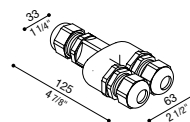

Bornier linéaire 3 voies

Bornier linéaire 3 voies à 3 pôles, IP68, pour câble diam. 7/13,5 mm.

CoL.	Code
-	LB11294