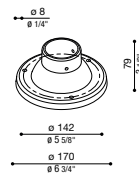

Basamento palo Still Ø170 mm

Basamento in nylon-fibra di vetro per palo diametro 60 mm.

Base Ø170 mm for Still post
Base in fibre glass-nylon for post diameter 60 mm.

Socle Ø170 mm pour poteau Still
Socles en fibre de verre - nylon pour poteau diam. 60 mm

COL.	CODE
	LB11812
	LB1181G
	LB1181E
	LB1181K
	LB11811