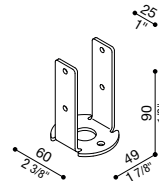

Piastra base a scomparsa palo Still

Soluzione alternativa al tradizionale interrimento o al basamento palo still mediante staffa di fissaggio a scomparsa. Consiste nell'inserire il palo still sulla staffa preforata da 3 mm, realizzata in ferro zincato a caldo per immersione. Accessorio non idoneo per pali still superiori a h. 1500.

Retractable plate base
Alternative solution to the usual burial or to the post base using a retractable fixing bracket.
The post is inserted in the 3 mm pre-drilled bracket made of hot-dip zinc-coated metal.
Accessory not suitable for posts higher than 1500 mm.

Plaque de base rétractable
Solution alternative à l'enfouissement traditionnel ou mise en place moyennant un étrier de fixation rétractable du pieu post. Insérer le poteau Still sur l'étrier pré-percé de 3 mm, réalisé en fer galvanisé à chaud par immersion.
Accessoire ne convenant pas à des poteaux Still de plus de 1500 mm de haut.

CODE
LB1130006