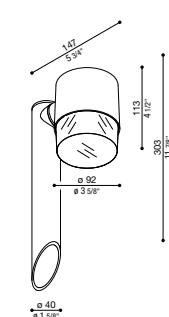

CLIC UP GARDEN

IP 65 IK 06 1J xx3 CE UK CA	LED			COL.	CODE	*
	W	LM	REAL LM			
5	600	330	AC DIRECT		LL14813B	☐
					LL14813D	☐
					LL14813K	☐
					LL14813V	☐
LAMP			COL.	CODE	*	
ATT	LAMP MAX	CFL				
GU10	1 x 7 (LED)			LU14813B	☐	
				LU14813K	☐