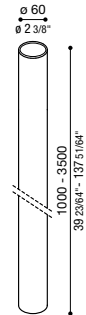

Palo Still

Palo diametro 60 mm in Bayblend senza basamento. Possibilità di installazione con o senza basamento. Anima interno palo in acciaio zincato per altezze da 2000 mm.	H 1600 mm		H 500 mm		H 1000 mm	
	COL.	CODE	COL.	CODE	COL.	CODE
	LB11033		LB11112		LB1100012	
	LB1103G		LB1111G		LB110001G	
	LB1103G		LB1111E		LB110001E	
	LB1103K		LB1111K		LB110001K	
	LB11031		LB11111		LB110001W	
Still 60 mm Bayblend pole without base. Possibility of installation with or without base. Galvanized steel inner pole from H 2000 mm.	H 1500 mm		H 2000 mm		H 2500 mm	
	COL.	CODE	COL.	CODE	COL.	CODE
	LB1100022		LB1100032		LB1100042	
	LB110002G		LB110003G		LB110004G	
	LB110002E		LB110003E		LB110004E	
	LB110002K		LB110003K		LB110004K	
	LB1100021		LB1100031		LB1100041	
Still 60 mm Bayblend pole without base. Possibility of installation with or without base. Galvanized steel inner pole from H 2000 mm.	H 3000 mm		H 3500 mm			
	COL.	CODE	COL.	CODE		
	LB1100052		LB1100062			
	LB110005G		LB110006G			
	LB110005E		LB110006E			
	LB110005K		LB110006K			
	LB1100051		LB1100061