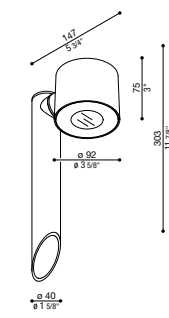

CLIC GARDEN

IP 65 IK 06 1J xx3 CE UK CA	LED			COL.	CODE	*
	W	LM	REAL LM			
5	600	362	AC DIRECT		LL14803B	☐
					LL14803D	☐
					LL14803K	☐
					LL14803V	☐
LAMP			COL.	CODE	*	
ATT	LAMP MAX	CFL				
GU10	1 x 7 (LED)			LU14803B	☐	
				LU14803K	☐