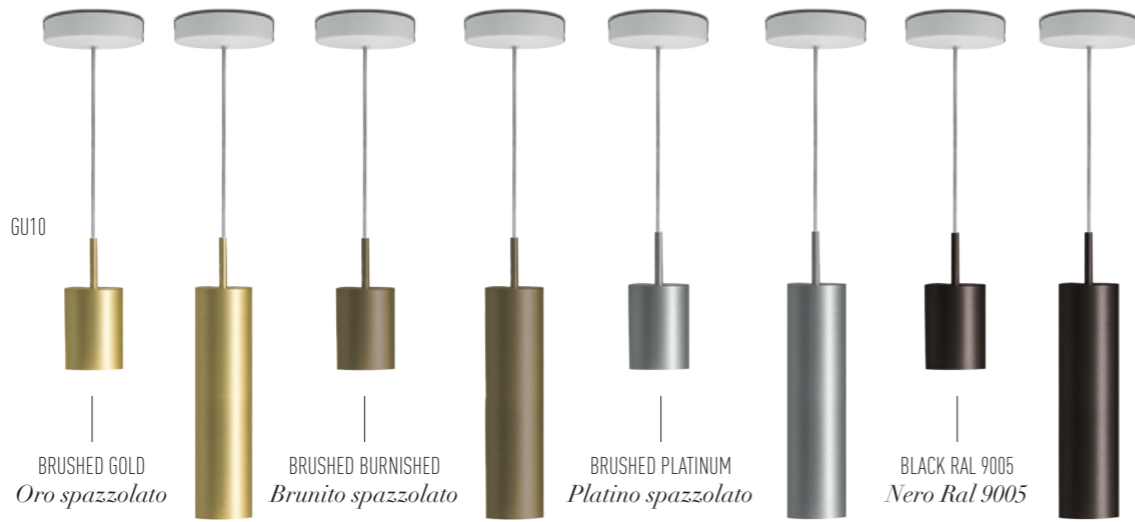

Il vetro decorativo diam 14 cm è disponibile in finitura metallizzata oro o cromo.

The glass shapes of the ROSEE collection remind of dew drops. Diffusers and decorative elements are in borosilicate glass, ideal for creating fantastic compositions.

BRUSHED GOLD
Oro spazzolato

BRUSHED BURNISHED
Brunito spazzolato

BRUSHED PLATINUM
Platino spazzolato

BLACK RAL 9005
Nero Ral 9005

FLOOR E14

for_ Ball Mini

BRUSHED GOLD
Oro spazzolato

BRUSHED BURNISHED
Brunito spazzolato

BRUSHED PLATINUM
Platino spazzolato

BLACK RAL 9005
Nero Ral 9005

STRUCTURE

montature

SUSPENSION

white canopy / rosone bianco

for_ Glace
Alba
Canova
Rosée
Ball
Ball Mini

SUSPENSION

colored canopy / rosone in tinta

for_ Glace
Alba
Canova
Rosée
Ball
Ball Mini

SUSPENSION

without canopy for composition / senza rosone per composizioni

for_ Glace
Alba
Canova
Rosée
Ball
Ball Mini

CANOPIES

rosoni