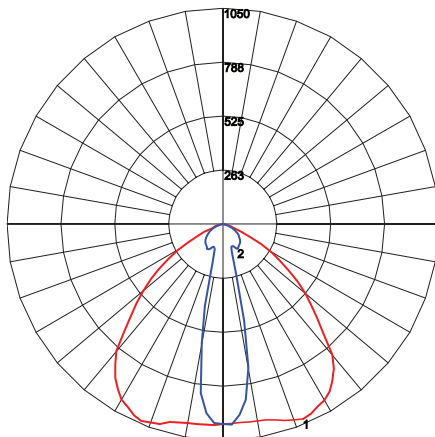

ProLUX Highbays

Available Lenses: Tempered Clear Flat Glass Lens, Acrylic Conical Lens, Polycarbonate Drop Lens

ProLUX Power 406mm LED Highbay
Model# **PRLXPW**
Wattages: 179w
Replaces up to 400w
Delivered Lumens: 16,500-20,000

ProLUX Power 406mm LED Narrow Beam
Model# **PRLXPWNB**
Wattages: 179w
Replaces up to 400w Delivered Lumens: 20,500

ProLUX Power 406mm LED Aisle Lighter
Model# **PRLXPWAL**
Wattages: 179w
Replaces up to 400w
Delivered Lumens: 19,000

ProLUX Grande 558mm LED Highbay
Model# **PRLXG**
Wattages: 296w
Replaces up to 1000w
Delivered Lumens: 32,000-32,500

ProLUX Grande 558mm LED Narrow Beam
Model# **PRLXGNB**
Wattages: 296w
Replaces up to 1000w
Delivered Lumens: 34,000

ProLUX Grande 558mm LED Aisle Lighter
Model# **PRLXGAL**
Wattages: 296w
Replaces up to 1000w
Delivered Lumens: 31,500

Narrow Beam

HIGH BAY