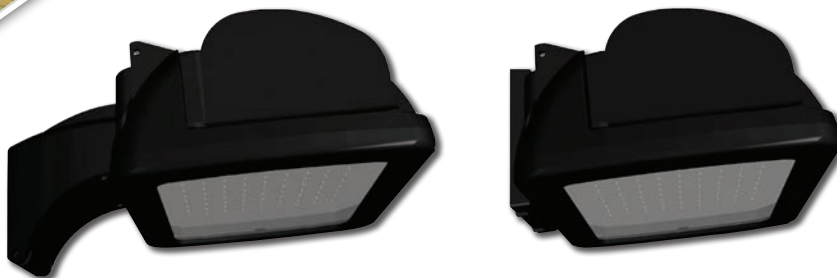

VariLUX Wall Light

Available Mounts: Wall Arm, flush bracket

Model# **VRLXWL25**

Wattages: 61w & 121w
Replaces up to 400w
Optics: IES Types III & V
Delivered Lumens: 6,600-14,500