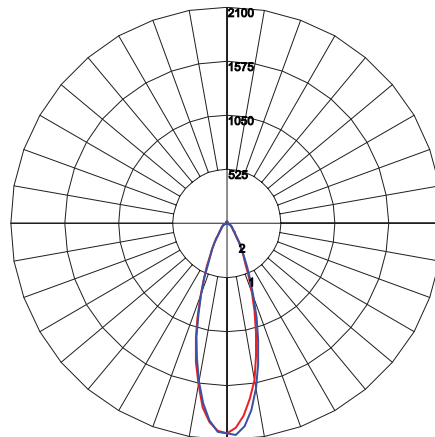

Narrow Beam

HIGH BAY