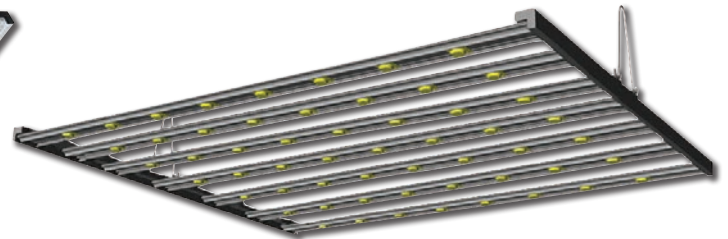

240w **GrowLUX** Grow Light
Model# **GLX2**

LINEAR LIGHTING