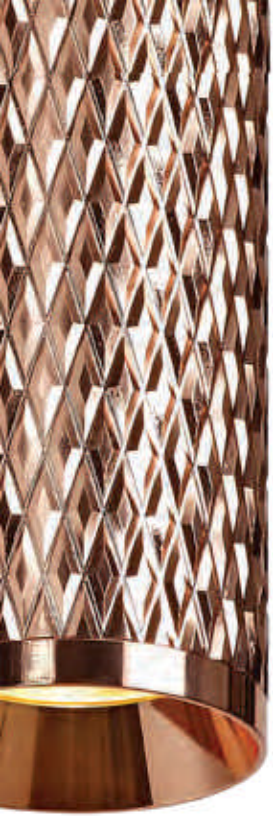

# HOCKLEY

The cylindrical format of this range is decorated with a diamond imprint producing a mesh like effect. These light fittings are available as a surface mounted ceiling fitting, wall lamps, track spotlight or surface mounted adjustable spotlight. The wide variety of colour finishes available, complementing face ring accessories and the pendant kit offer a greater number of lighting solutions for all kinds of room settings and applications.

**LMT8020**  
Ø 60 ↓ 200 (mm)  
1 x GU10 50W □  
Champagne Gold

**LMT8021**  
Ø 60 ↓ 200 (mm)  
1 x GU10 50W □  
Rose Gold

see page 333  
for pendant  
conversion  
kit

**LMT8023**  
Ø 60 ↓ 300 (mm)  
1 x GU10 50W □  
Sand White

surface mounted

**LMT8029**  
Ø 65 ↓ 200 (mm)  
1 x GU10 50W ☐  
Rose Gold

**LMT8028**  
Ø 65 ↓ 200 (mm)  
1 x GU10 50W ☐  
Champagne Gold

355° rotation

**Range Characteristics:**  
4 Colour Finishes  
LED Engine Compatible  
Trending Design

**LMT8031**  
Ø 60 ↓ 220 ↔ 130 (mm)  
1 x GU10 50W □  
Sand White

**LMT8032**  
Ø 60 ↓ 220 ↔ 130 (mm)  
1 x GU10 50W □  
Champagne Gold

interchangeable ring

**LMT8039**

Ø 60 ↓ 200 ⇨ 100 (mm)  
2 x GU10 50W ☐  
Sand White