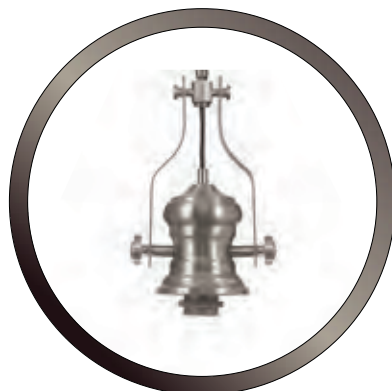

FIFIELD

Images are not to scale

Range Characteristics:
Multiple Shade Options
Several Colour Finishes
Design Your Light

LMT7105

↗ 340 ↘ 860-1880 ↔ 1250 (mm)
3 x E27 20W
Polished Nickel/Frosted White

*detachable
diffuser & rim*

*multiple height
options*

design detail

LMTK0366

↗ 300 ↘ 650-1800 ↔ 1202 (mm)
3 x E27 20W
Polished Nickel/Clear

SINGLE PENDANT IN 6 COLOUR FINISHES

Matt Black

Graphite

Antique Brass

Polished Nickel

Satin Nickel

Satin Gold

LINEAR 3 BAR IN 3 COLOUR FINISHES

Antique Brass

Matt Black

Polished Nickel

Suspension rods included