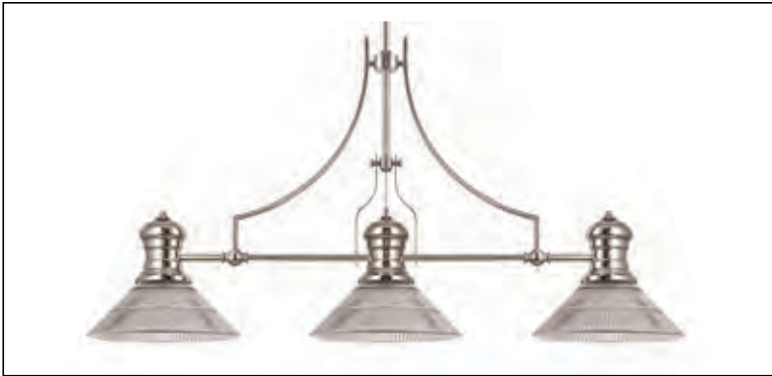

25 SHADES

*mix, match,
create*