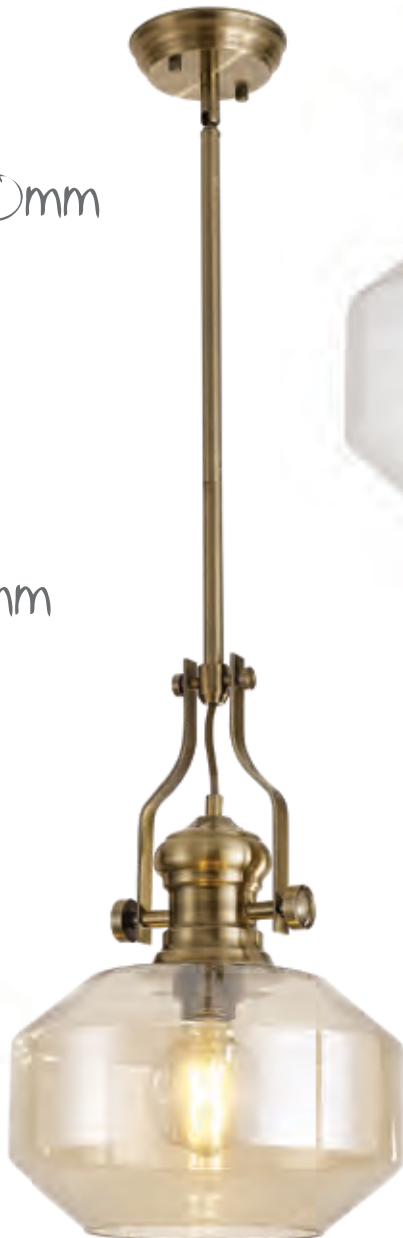

LMTK1535

Ø 300 ↓ 520-1670 (mm)
1 x E27 20W
Antique Brass/Cognac