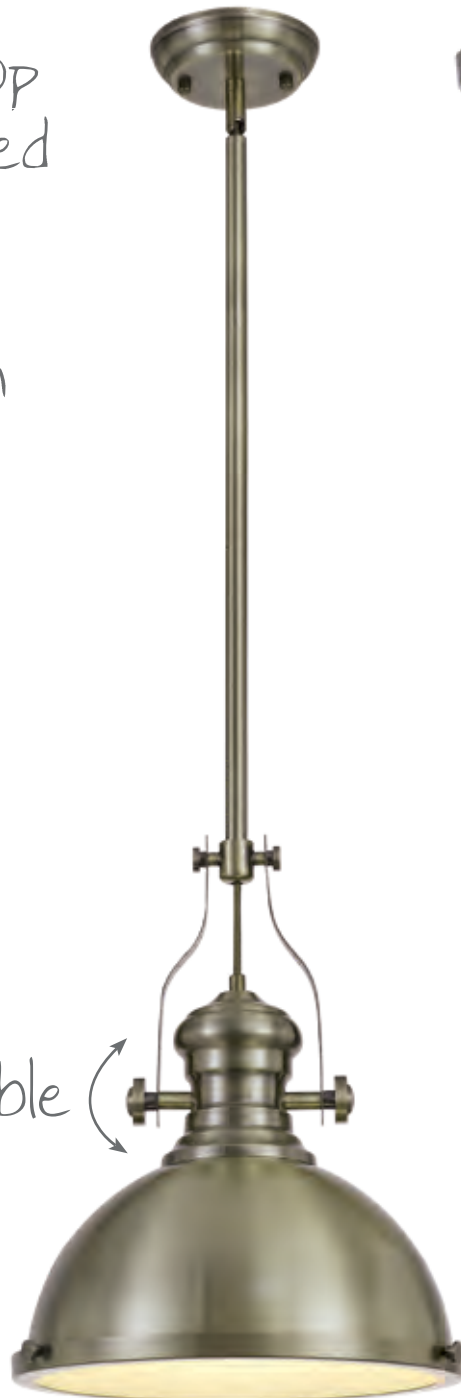

The distinctive inimitability of this design produces a prominent feature in any given space.

Range Characteristics:
Multiple Shade Options
Several Colour Finishes
Design Your Light

LMT7262/PN
Ø 300 ↓ 505-1655 (mm)
1 x E27 20W
Polished Nickel/Clear

multiple height options

LMT7262/SN
Ø 300 ↓ 505-1655 (mm)
1 x E27 20W
Satin Nickel/Clear

adjustable

LMT7262/GR
Ø 300 ↓ 505-1655 (mm)
1 x E27 20W
Graphite/Clear

- 150mm

multiple drop rods included

- 2x300mm

- 400mm

Matt Black/Smoked

LMTK1525
Ø 310 ↓ 150 (mm)
1 x E27 20W
Antique Brass/Frosted White

- 150mm

multiple drop rods included

- 2x300mm

- 400mm

adjustable

LMT7102
Ø 340 ↓ 470-1640 (mm)
1 x E27 20W
Antique Brass/Frosted White

LMTK0114
Ø 300 ↓ 415-1565 (mm)
1 x E27 20W
Antique Brass/Amber

LMTK1527
Ø 310 ↓ 150 (mm)
1 x E27 20W
Polished Nickel/Frosted White

Range Characteristics:
Multiple Shade Options
Several Colour Finishes
Design Your Light