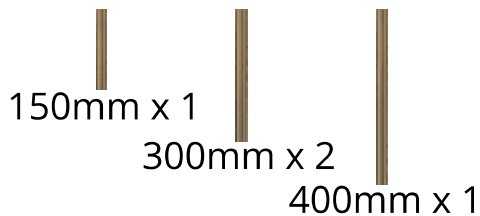

*see page 410
for our top
picks*