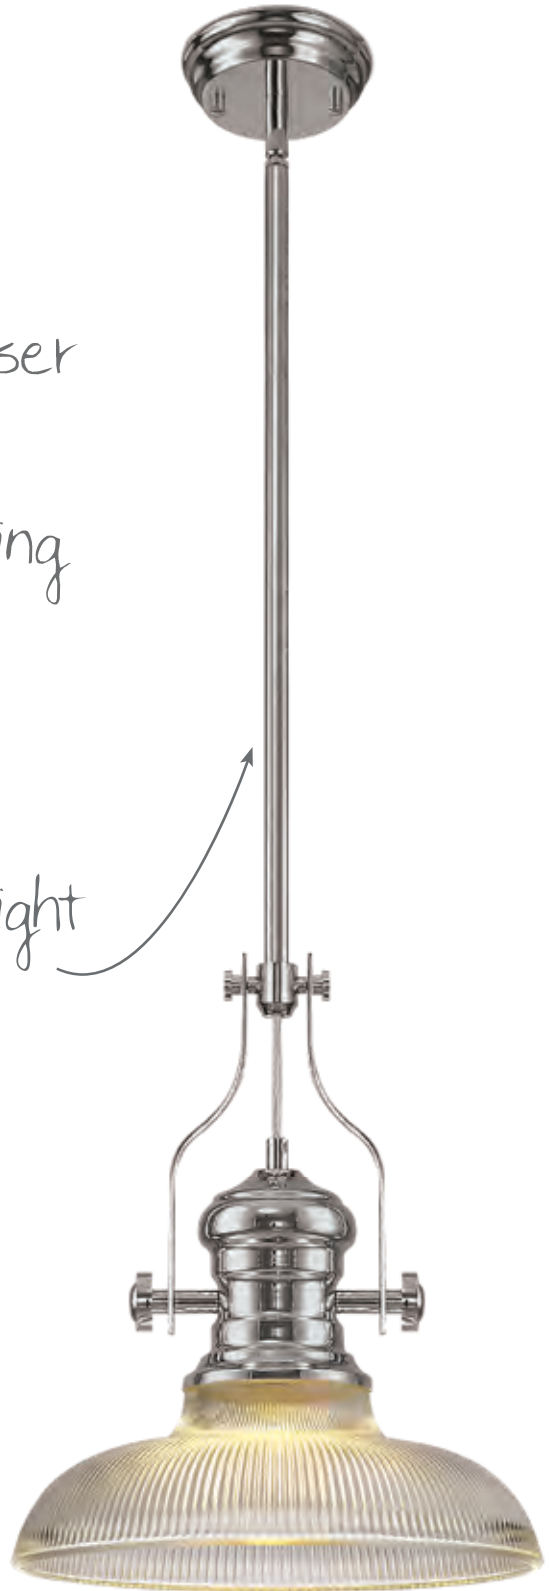

The distinctive inimitability of this design produces a prominent feature in any given space.

Range Characteristics:
Multiple Shade Options
Several Colour Finishes
Design Your Light

LMT7262/PN
Ø 300 ↓ 505-1655 (mm)
1 x E27 20W
Polished Nickel/Clear

multiple height options

LMT7262/SN
Ø 300 ↓ 505-1655 (mm)
1 x E27 20W
Satin Nickel/Clear

adjustable

LMT7262/GR
Ø 300 ↓ 505-1655 (mm)
1 x E27 20W
Graphite/Clear

- 150mm

multiple drop rods included

- 2x300mm

- 400mm

LMTK0114
Ø 300 ↓ 415-1565 (mm)
1 x E27 20W
Antique Brass/Amber

LMTK1527
Ø 310 ↓ 150 (mm)
1 x E27 20W
Polished Nickel/Frosted White

Range Characteristics:
Multiple Shade Options
Several Colour Finishes
Design Your Light

glass diffuser

self levelling

multiple height options

LMT7103
Ø 340 ↓ 470-1640 (mm)
1 x E27 20W
Polished Nickel/Frosted White

LMTK0128
Ø 300 ↓ 415-1565 (mm)
1 x E27 20W
Polished Nickel/Clear

LMTK0352

↗ 300 ↘ 650-1800 ↔ 1202 (mm)