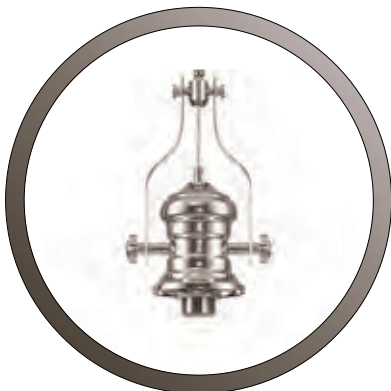

FIFIELD

Images are not to scale

Range Characteristics:
Multiple Shade Options
Several Colour Finishes
Design Your Light

LMT7105

↗ 340 ↘ 860-1880 ↔ 1250 (mm)
3 x E27 20W
Polished Nickel/Frosted White

*detachable
diffuser & rim*

*multiple height
options*

design detail

LMTK0366

↗ 300 ↘ 650-1800 ↔ 1202 (mm)
3 x E27 20W
Polished Nickel/Clear

SINGLE PENDANT IN 6 COLOUR FINISHES

Matt Black

Graphite

Antique Brass

Polished Nickel

Satin Nickel

Satin Gold

LINEAR 3 BAR IN 3 COLOUR FINISHES

Antique Brass

Matt Black

Polished Nickel

Suspension rods included