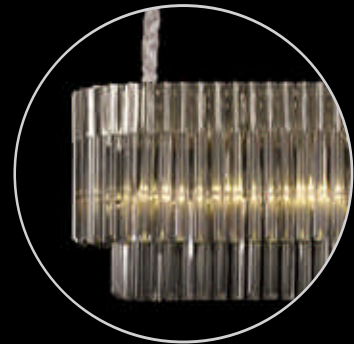

Polished Nickel/Clear

Prisms of quality glass

LMT8456

Polished Nickel/Smoked

LEWHURST

Images are not to scale

Range Characteristics:
Grand In Every Way
Substantial Materials
9 Colour Combinations

LMT8245

↗ 320 ↘ 500-2500 ↔ 1000 (mm)
5 x E14 20W, 21kg
Polished Nickel/Clear

LMT8952

Polished Nickel/Cognac

*21kg of
pure excellence*

LMT8455

Polished Nickel/Smoked

LMT8240

Polished Nickel/Clear