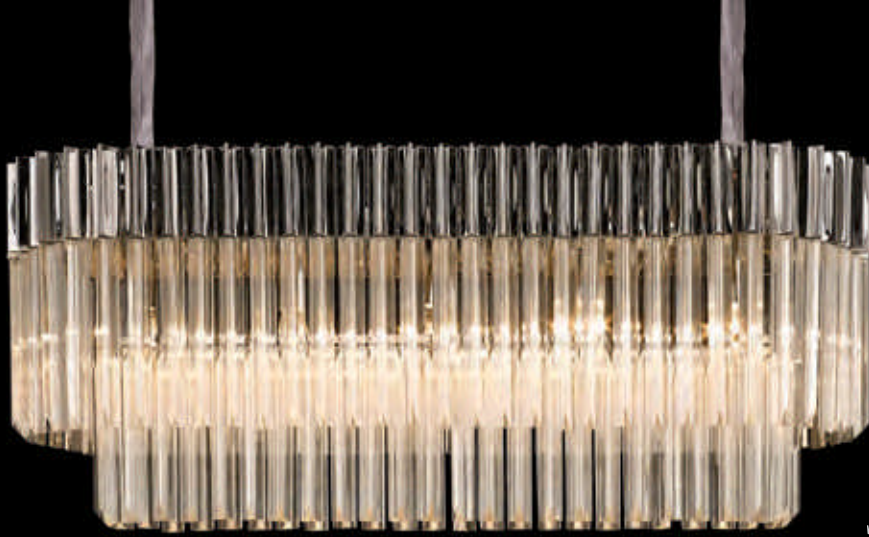

Polished Nickel/Clear

Prisms of quality glass

LMT8456

Polished Nickel/Smoked

LEWHURST

Images are not to scale

Range Characteristics:
Grand In Every Way
Substantial Materials
9 Colour Combinations

LMT8245