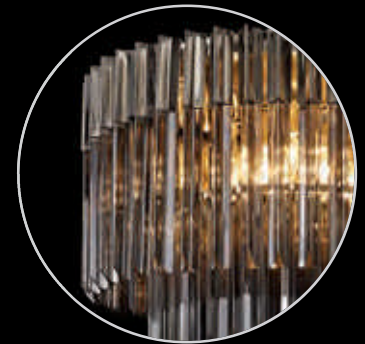

LMT8451

Polished Nickel/Smoked

Ø 80cm