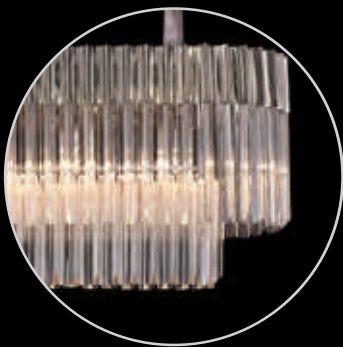

LMT8445

Polished Nickel/Smoked

LMT8237

Polished Nickel/Clear

LMT8447

Polished Nickel/Smoked

stylish &
sophisticated

Ø 30cm

LMT8964

Ø 300 ↑ 630-2500 (mm)
4 x E14 20W
Polished Nickel/Cognac

CRYSTAL & GLASS

making a statement with light

1.5m long

LMT8958

↗ 400 ↕ 500-2500 ↔ 1500 (mm)
7 x E14 20W, 28kg
Polished Nickel/Cognac

LMT8246

Polished Nickel/Clear

Prisms of quality glass

LMT8456

Polished Nickel/Smoked

LEWHURST

Images are not to scale

Range Characteristics:
Grand In Every Way
Substantial Materials
9 Colour Combinations

LMT8245