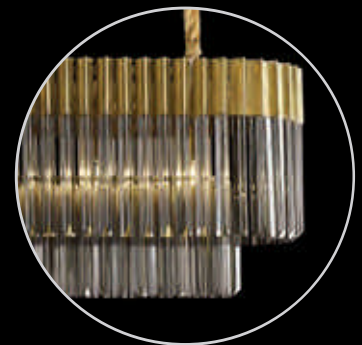

LMT8233
Brass/Clear

LMT8951
Brass/Cognac

LMT8950
↗ 320 ↘ 500-2500 ↔ 1000 (mm)
5 x E14 20W, 21kg
Brass/Smoked

LMT8234
Brass/Clear

LMT8957
↗ 400 ↘ 500-2500 ↔ 1500 (mm)
7 x E14 20W, 28kg
Brass/Cognac

1.5m long

LMT8956
Brass/Smoked

clear, smoke or cognac glass?

Ø 60cm

LMT8939
Brass/Cognac

flush fittings
for
low ceilings

LMT8228
Ø 600 ↑ 410 (mm)
7 x E14 20W, 15kg
Brass/Clear

LMT8938
Brass/Smoked

LMT8229
Brass/Clear