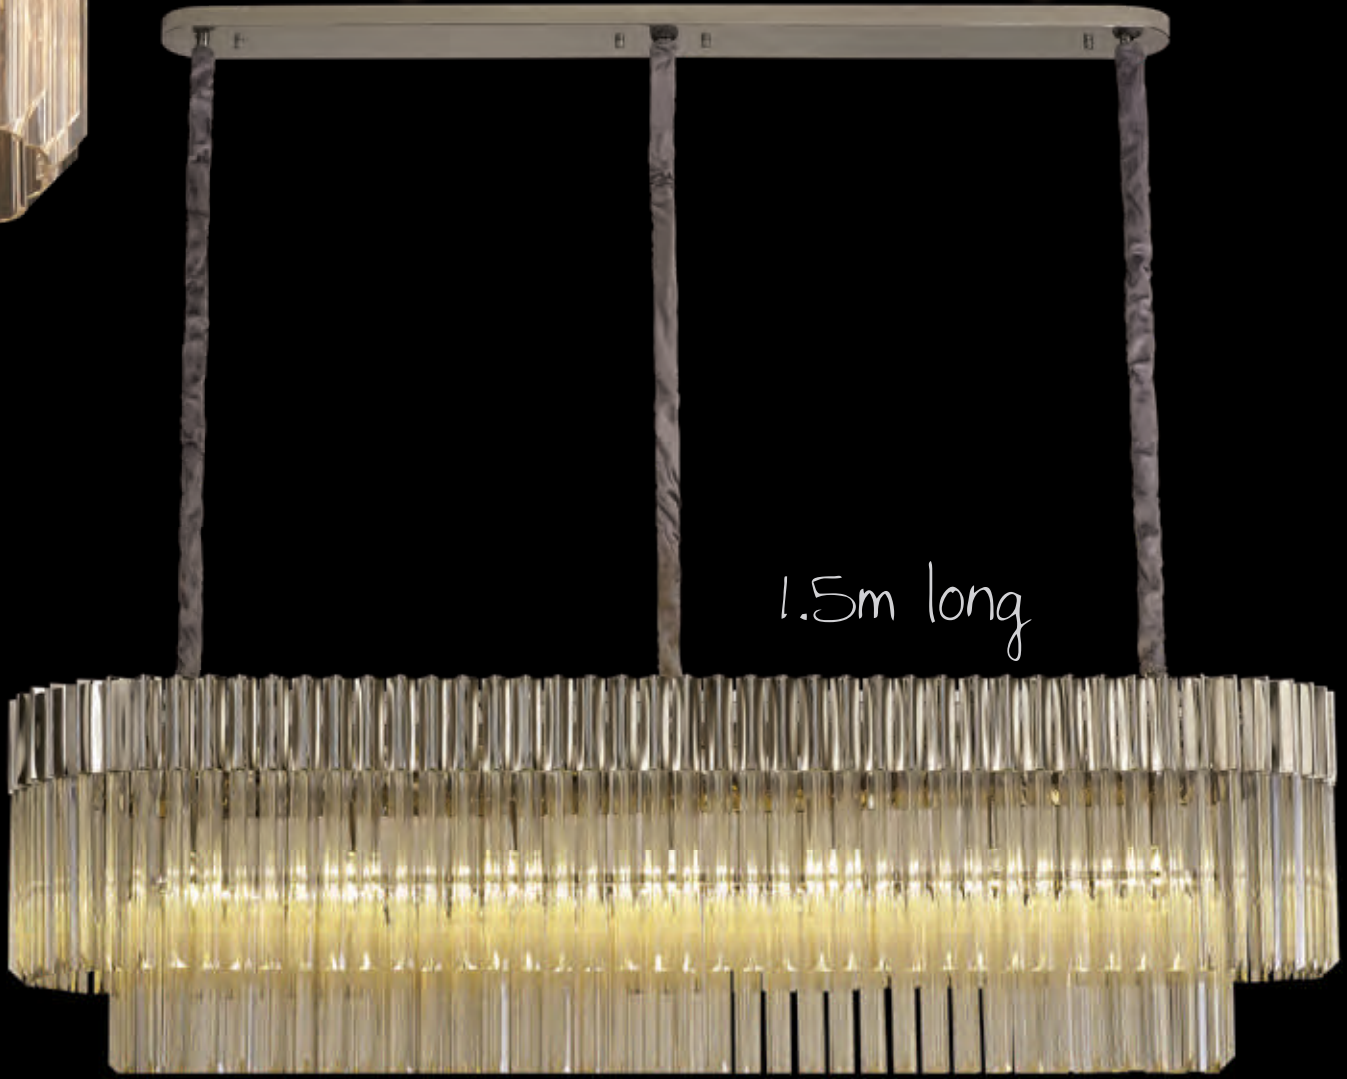

removable sleeve

Ø 80cm

LMT8235

Ø 800 ↑ 660-2500 (mm)
12 x E14 20W, 26kg
Polished Nickel/Clear

Range Characteristics:
Grand In Every Way
Substantial Materials
9 Colour Combinations

LMT8976

Polished Nickel/Cognac

LMT8445

Polished Nickel/Smoked

LMT8237

Polished Nickel/Clear

LMT8447

Polished Nickel/Smoked

stylish &
sophisticated

Ø 30cm

LMT8964

Ø 300 ↑ 630-2500 (mm)
4 x E14 20W
Polished Nickel/Cognac

CRYSTAL & GLASS

making a statement with light

1.5m long

LMT8958

↗ 400 ↕ 500-2500 ↔ 1500 (mm)
7 x E14 20W, 28kg
Polished Nickel/Cognac

LMT8246