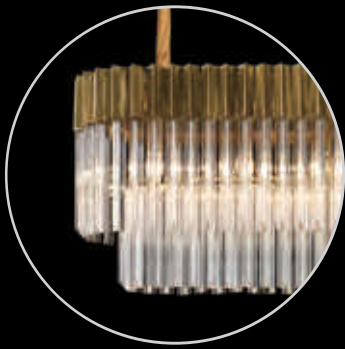

layers & layers
& layers of light

LMT8993
Brass/Cognac

LMT8992
Brass/Smoked

LMT8232
Ø 900 ↓ 2430-5370 (mm)
31 x E14 20W, 93kg
Brass/Clear

LEWHURST

Images are not to scale

Range Characteristics:
Grand In Every Way
Substantial Materials
9 Colour Combinations