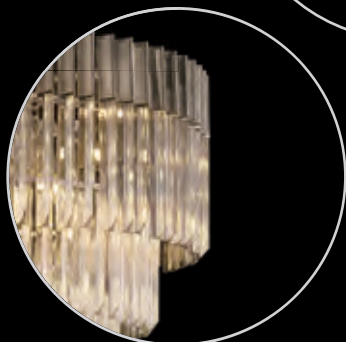

LMT7372
Polished Nickel/Clear