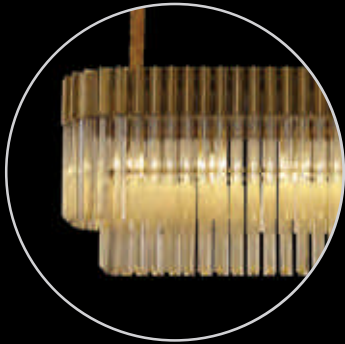

LMT8951
Brass/Cognac