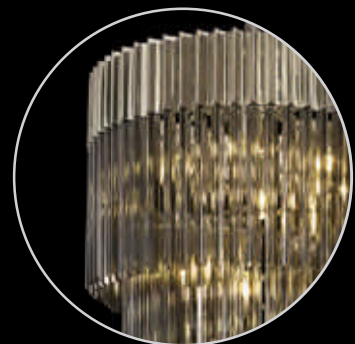

LMT8453
Polished Nickel/Smoked