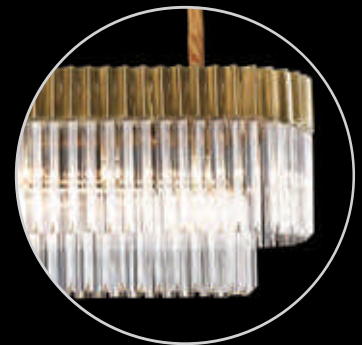

LMT8234
Brass/Clear