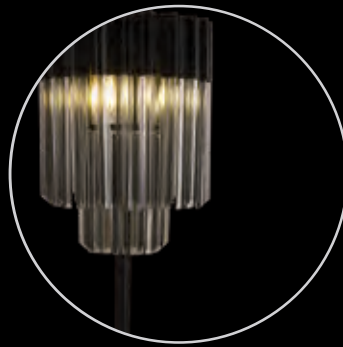

LMT9008
Matt Black/Smoked