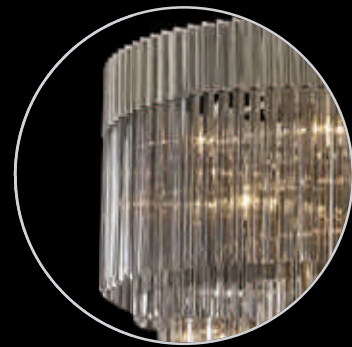

wall light

LMT9004
 Ø 300 ↓ 650 (mm)
 3 x E14 20W, 11kg
 Brass/Smoked

LMT8999
 Brass/Cognac

LMT8998
 Brass/Smoked

Ø 90cm
5.3m drop

LMT8994
Ø 900 ↓ 2430-5370 (mm)
31 x E14 20W, 93kg
Polished Nickel/Cognac

93kg of pure
elegance

LMT8244
Polished Nickel/Clear

LMT8454
Polished Nickel/Smoked

EWHURST

This indulgent yet contemporary range which originally consisted of a traditional brass finish with clear sculptured glass pieces, now offers a polished nickel or matt black finish with either clear, cognac or smoked glass. This newly expanded collection has a traditional regal effect composed of quality materials creating a range in which every item creates a statement boasting quality and luxury.