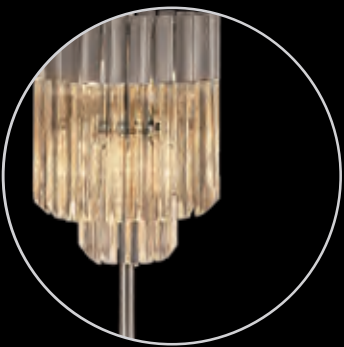

Ø 800 ↓ 410 (mm)
12 x E14 20W, 29kg
Polished Nickel/Clear

LMT8946

Polished Nickel/Cognac

LMT8452

Polished Nickel/Smoked

LEWHURST

Images are not to scale

Range Characteristics:
Grand In Every Way
Substantial Materials
9 Colour Combinations

LMT8239
Polished Nickel/Clear

LMT9000
Polished Nickel/Cognac

LMT8238
Polished Nickel/Clear

LMT8448
Polished Nickel/Smoked

41cm
wall light

LMT8449
↓ 410 ↔ 275 ↳ 160 (mm)
3 x E14 20W
Polished Nickel/Smoked

65cm
table lamp