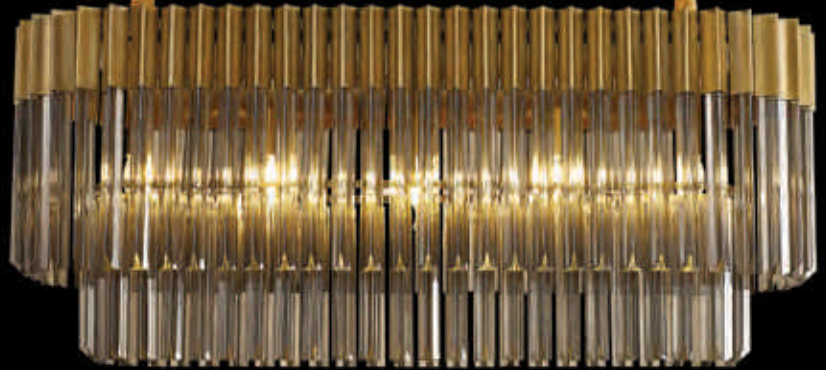

LMT8950
↗ 320 ↘ 500-2500 ↔ 1000 (mm)
5 x E14 20W, 21kg
Brass/Smoked