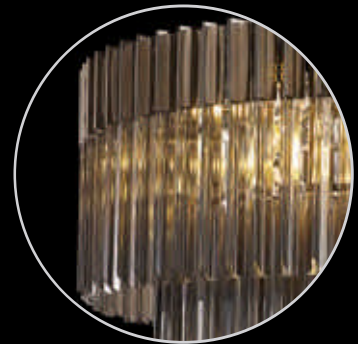

removable sleeve

Ø 80cm

LMT8235

Ø 800 ↑ 660-2500 (mm)
12 x E14 20W, 26kg
Polished Nickel/Clear

Range Characteristics:
Grand In Every Way
Substantial Materials
9 Colour Combinations

LMT8976

Polished Nickel/Cognac