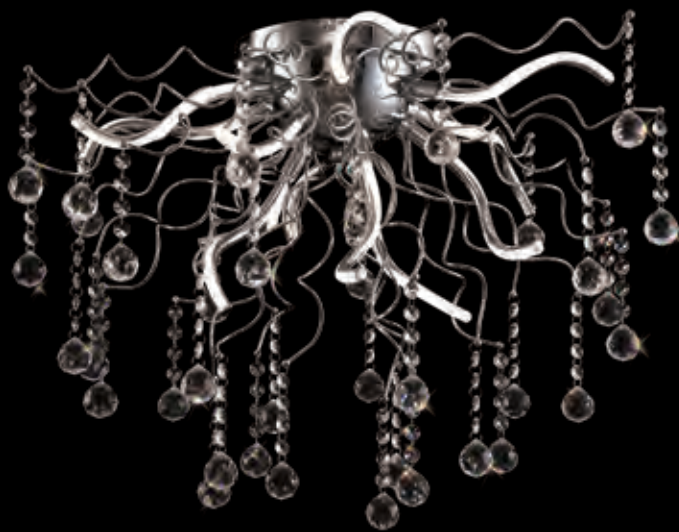

add a touch of sparkle to your life....

Ø 68cm

Ø 65cm

LMT8128

Ø 680 ↑ 950–2950 (mm)

24 x Integral LED 1.7W, 3150lm, 10kg

Polished Chrome

LMT8127

Ø 650 ↑ 460 (mm)

12 x Integral LED 1.75W, 1640lm

Polished Chrome

*easy fit technology
plug-in LED arms*

EMBO

This range fuses an abundance of spiral LED arms with twists of polished chrome metal stems. The chrome corkscrews extend in different sizes and are dressed with strands of dazzling clear crystals. Its chaotic amalgamation of varied aspects introduces a mesmerizingly enchanting range of spectacular lighting fixtures. All fixtures are dimmable with a suitable dimmer.

Range Characteristics:
3000K Warm White
Dimmable - Trailing Edge
3 Years Warranty

statement piece

LMT8130

Ø 1100 ↓ 1250–5250 (mm)

40 x Integral LED 3.4W, 10500lm, 21.5kg
Polished Chrome

1.1m diameter!!

uniform light
output

Ø 90cm

LMT8129

Ø 900 ↓ 1080–4080 (mm)

30 x Integral LED 2.4W, 5650lm, 14kg
Polished Chrome

CRYSTAL & GLASS