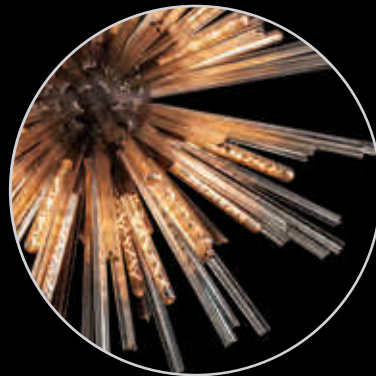

**LMT8827**  
Matt Black/Clear

up to 4m drop

**LMT8829**  
Matt Black/Champagne Gold

**LMT8522**  
Polished Nickel/Smoke

**LMT8828**  
Matt Black/Smoke

**LMT8523**  
Polished Nickel/Champagne Gold

**LMT8526**  
Brown Oxide/Champagne Gold

**LMT8525**  
Brown Oxide/Smoke

9 possible combinations

**LMT8524**  
Brown Oxide/Clear

champagne  
glass

LMT8528  
Polished Nickel/Smoke

LMT8532  
Ø 1200 ↓ 1300-4014 (mm)  
32 x E27 20W, 25kg  
Brown Oxide/Champagne Gold