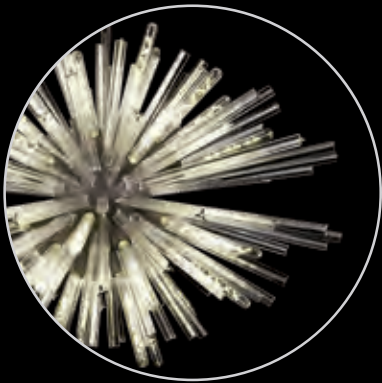

LMT8530
Brown Oxide/Clear

1.2m long!!