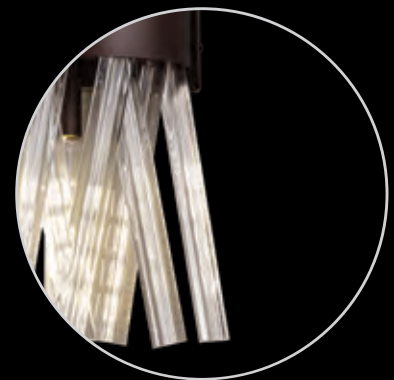

LMT8362

Brown Oxide/Clear