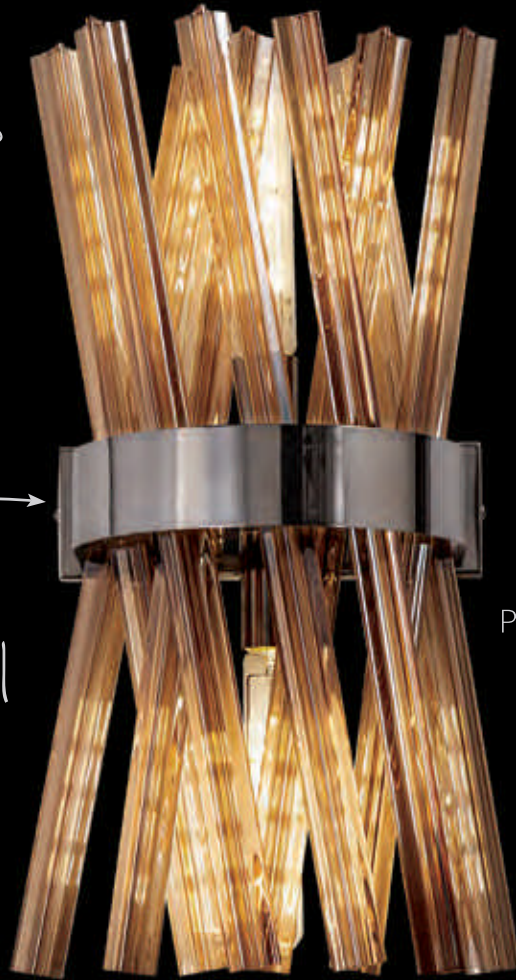

# DULAIN

This collection presents an intriguing glass moulded into a three dimensional triquetra. The grooves on the glass create an appealing optical effect that is enhanced with the use of tubular lamps. Within this collection of ceiling, pendant and wall lamps each frame in brown oxide, polished nickel or matt black frame can be paired with either clear, champagne or smoke glass.

LMT8814  
↓ 467 ↔ 260 ⇨ 160 (mm)  
2 x E14 20W  
Matt Black/Champagne Gold

a towering wall light for  
rooms with high ceilings

LMT8812  
Matt Black/Clear

LMT8813  
Matt Black/Smoked

**DULAIN**

Images are not to scale

champagne glass

superb  
polished nickel  
finish

**Range Characteristics:**  
9 Possible Combinations  
Stunning Design & Quality  
Multiple Lamp Options

**LMT8361**

↑ 467 ↔ 260 ⇨ 160 (mm)

2 x E14 20W

Polished Nickel/Champagne Gold