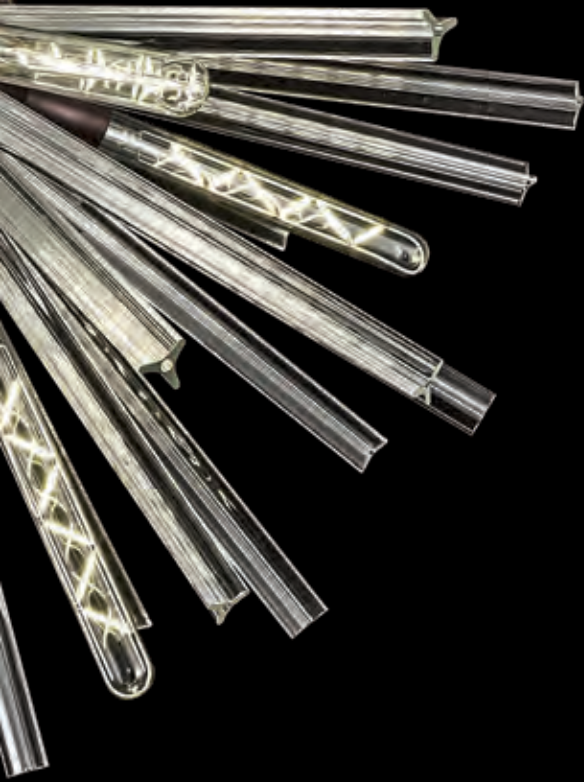

LMT8759
Polished Nickel/Clear