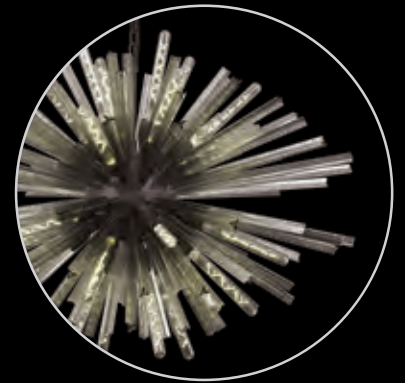

# DULAIN

This collection presents an intriguing glass moulded into a three dimensional triquetra. The grooves on the glass create an appealing optical effect that is enhanced with the use of tubular lamps. Within this collection of ceiling, pendant and wall lamps each frame in brown oxide, polished nickel or matt black frame can be paired with either clear, champagne or smoke glass.

LMT8527  
Polished Nickel/Clear

LMT8529  
Polished Nickel/Champagne Gold

LMT8530  
Brown Oxide/Clear

1.2m long!!

LMT8531  
Brown Oxide/Smoke

**Range Characteristics:**  
9 Possible Combinations  
Stunning Design & Quality  
Multiple Lamp Options