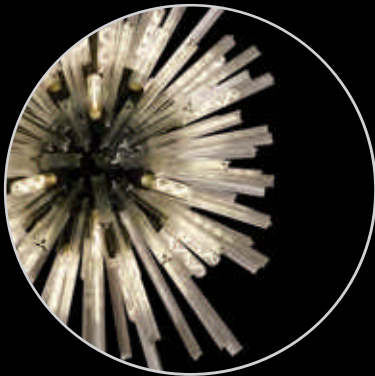

# DULAIN

This collection presents an intriguing glass moulded into a three dimensional triquetra. The grooves on the glass create an appealing optical effect that is enhanced with the use of tubular lamps. Within this collection of ceiling, pendant and wall lamps each frame in brown oxide, polished nickel or matt black frame can be paired with either clear, champagne or smoke glass.

LMT8831  
Matt Black/Smoke

LMT8759  
Polished Nickel/Clear

LMT8761  
Polished Nickel/Champagne Gold

LMT8835  
Matt Black/Champagne Gold

LMT8834  
Matt Black/Smoke

LMT8833  
Matt Black/Clear

LMT8764  
Brown Oxide/Champagne Gold