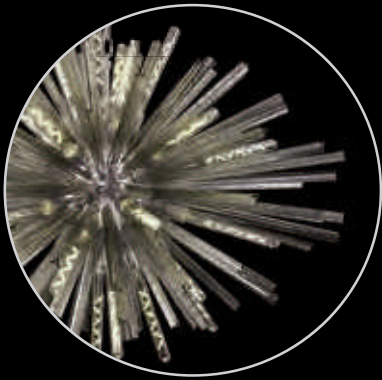

**LMT8525**  
Brown Oxide/Smoke

9 possible combinations

**LMT8524**  
Brown Oxide/Clear

champagne  
glass

LMT8528  
Polished Nickel/Smoke

LMT8532  
Ø 1200 ↓ 1300-4014 (mm)  
32 x E27 20W, 25kg  
Brown Oxide/Champagne Gold