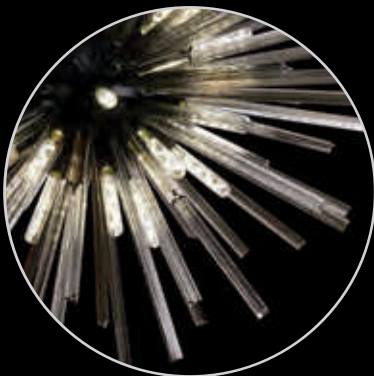

# DULAIN

This collection presents an intriguing glass moulded into a three dimensional triquetra. The grooves on the glass create an appealing optical effect that is enhanced with the use of tubular lamps. Within this collection of ceiling, pendant and wall lamps each frame in brown oxide, polished nickel or matt black frame can be paired with either clear, champagne or smoke glass.

**LMT8827**  
Matt Black/Clear

up to 4m drop

**LMT8829**  
Matt Black/Champagne Gold

**LMT8522**  
Polished Nickel/Smoke

**LMT8828**  
Matt Black/Smoke

**LMT8523**  
Polished Nickel/Champagne Gold

**LMT8526**  
Brown Oxide/Champagne Gold

**LMT8525**  
Brown Oxide/Smoke

9 possible combinations

**LMT8524**  
Brown Oxide/Clear

champagne  
glass

LMT8528  
Polished Nickel/Smoke

LMT8532  
Ø 1200 ↓ 1300-4014 (mm)  
32 x E27 20W, 25kg  
Brown Oxide/Champagne Gold