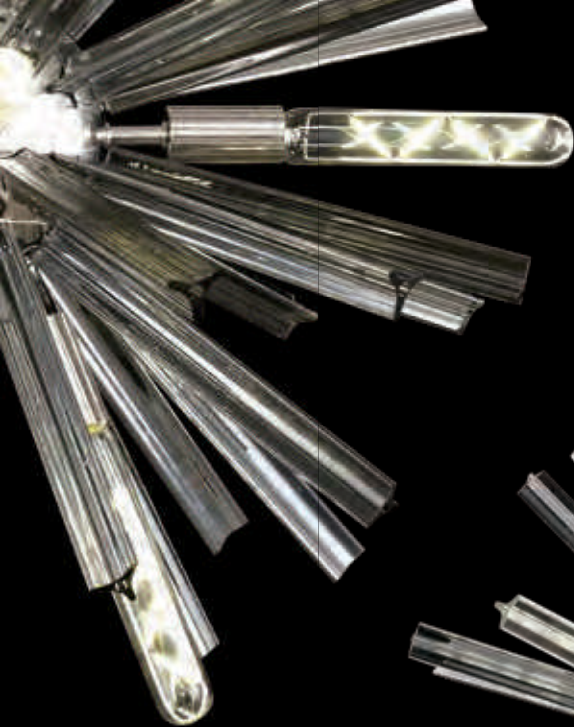

Ø 60cm

clear glass

LMT8512
Ø 600 ↑ 700–2000 (mm)
10 x E14 20W
Brown Oxide/Clear