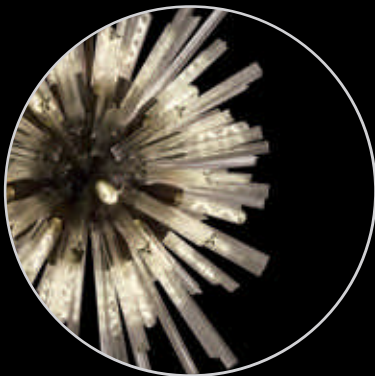

LMT8762
Brown Oxide/Clear

*a colour
combination for
everyone*

DULAIN

Images are not to scale