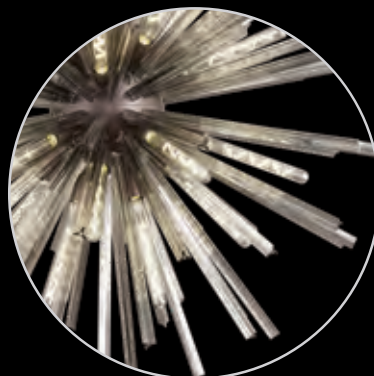

**LMT8827**  
Matt Black/Clear

up to 4m drop

**LMT8829**  
Matt Black/Champagne Gold

**LMT8522**  
Polished Nickel/Smoke

**LMT8828**  
Matt Black/Smoke

**LMT8523**  
Polished Nickel/Champagne Gold

**LMT8526**  
Brown Oxide/Champagne Gold

**LMT8525**  
Brown Oxide/Smoke

9 possible combinations

**LMT8524**  
Brown Oxide/Clear

champagne  
glass

LMT8528  
Polished Nickel/Smoke

LMT8532  
Ø 1200 ↓ 1300-4014 (mm)  
32 x E27 20W, 25kg  
Brown Oxide/Champagne Gold