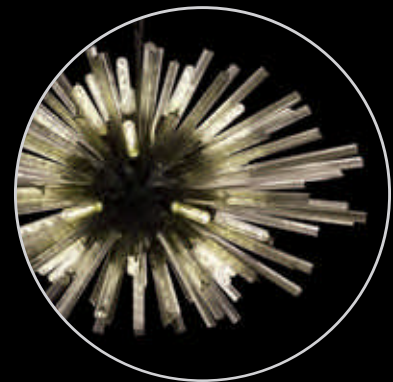

LMT8831
Matt Black/Smoke