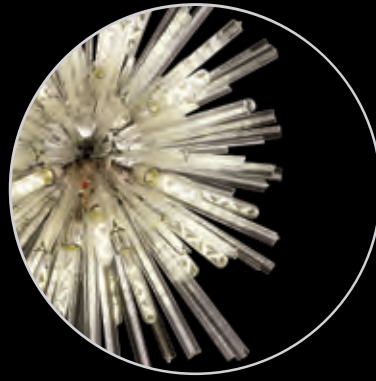

LMT8759
Polished Nickel/Clear