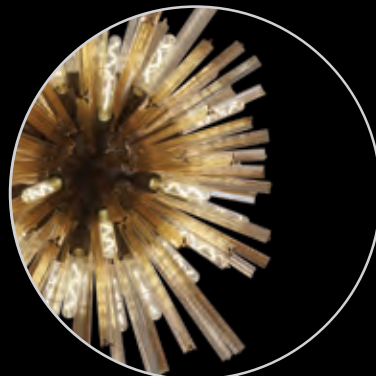

# DULAIN

This collection presents an intriguing glass moulded into a three dimensional triquetra. The grooves on the glass create an appealing optical effect that is enhanced with the use of tubular lamps. Within this collection of ceiling, pendant and wall lamps each frame in brown oxide, polished nickel or matt black frame can be paired with either clear, champagne or smoke glass.

LMT8831  
Matt Black/Smoke

LMT8759  
Polished Nickel/Clear

LMT8761  
Polished Nickel/Champagne Gold

LMT8835  
Matt Black/Champagne Gold

LMT8834  
Matt Black/Smoke

LMT8833  
Matt Black/Clear

LMT8764  
Brown Oxide/Champagne Gold