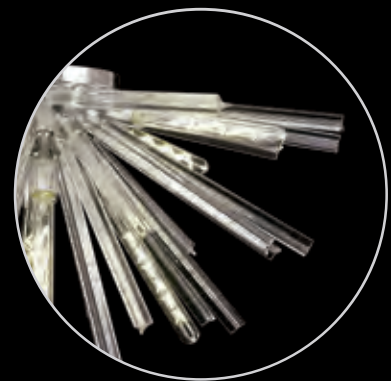

# DULAIN

This collection presents an intriguing glass moulded into a three dimensional triquetra. The grooves on the glass create an appealing optical effect that is enhanced with the use of tubular lamps. Within this collection of ceiling, pendant and wall lamps each frame in brown oxide, polished nickel or matt black frame can be paired with either clear, champagne or smoke glass.

**Range Characteristics:**  
9 Possible Combinations  
Stunning Design & Quality  
Multiple Lamp Options

champagne glass

**LMT8505**

Ø 890 ↓ 457 (mm)

8 x E27 20W

Polished Nickel/Champagne Gold

**LMT8504**

Polished Nickel/Smoke