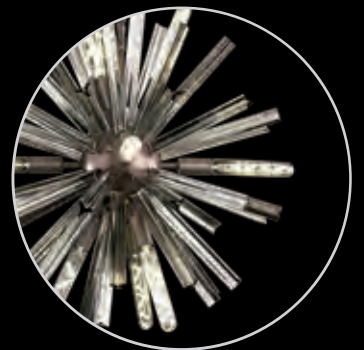

LMT8513
Brown Oxide/Smoke