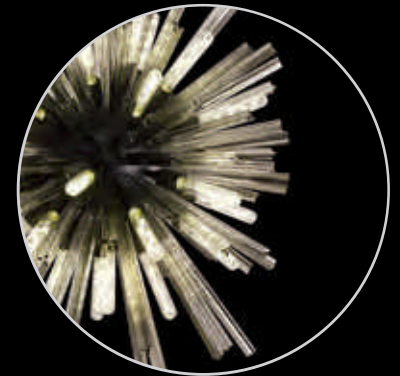

# DULAIN

This collection presents an intriguing glass moulded into a three dimensional triquetra. The grooves on the glass create an appealing optical effect that is enhanced with the use of tubular lamps. Within this collection of ceiling, pendant and wall lamps each frame in brown oxide, polished nickel or matt black frame can be paired with either clear, champagne or smoke glass.

LMT8831  
Matt Black/Smoke

LMT8759  
Polished Nickel/Clear

LMT8761  
Polished Nickel/Champagne Gold

LMT8835  
Matt Black/Champagne Gold

LMT8834  
Matt Black/Smoke

LMT8833  
Matt Black/Clear

LMT8764  
Brown Oxide/Champagne Gold