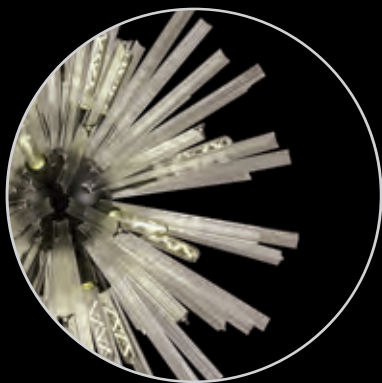

LMT8824
Matt Black/Clear

which combination
would you
choose?