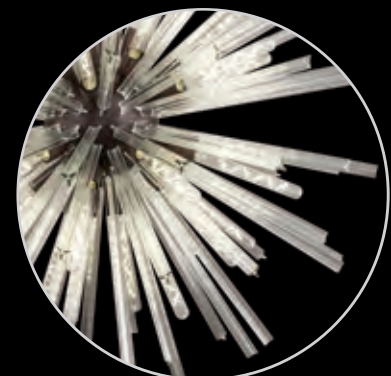

# DULAIN

This collection presents an intriguing glass moulded into a three dimensional triquetra. The grooves on the glass create an appealing optical effect that is enhanced with the use of tubular lamps. Within this collection of ceiling, pendant and wall lamps each frame in brown oxide, polished nickel or matt black frame can be paired with either clear, champagne or smoke glass.

**LMT8827**  
Matt Black/Clear

up to 4m drop

**LMT8829**  
Matt Black/Champagne Gold

**LMT8522**  
Polished Nickel/Smoke

**LMT8828**  
Matt Black/Smoke

**LMT8523**  
Polished Nickel/Champagne Gold

**LMT8526**  
Brown Oxide/Champagne Gold

**LMT8525**  
Brown Oxide/Smoke

9 possible combinations

**LMT8524**  
Brown Oxide/Clear

champagne  
glass

LMT8528  
Polished Nickel/Smoke

LMT8532  
Ø 1200 ↓ 1300-4014 (mm)  
32 x E27 20W, 25kg  
Brown Oxide/Champagne Gold