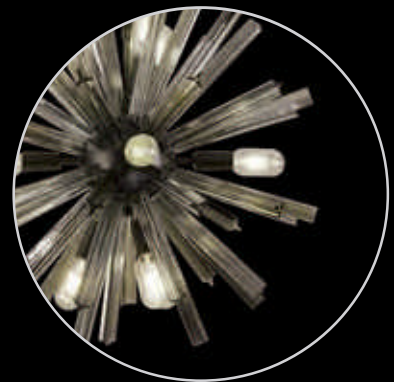

# DULAIN

This collection presents an intriguing glass moulded into a three dimensional triquetra. The grooves on the glass create an appealing optical effect that is enhanced with the use of tubular lamps. Within this collection of ceiling, pendant and wall lamps each frame in brown oxide, polished nickel or matt black frame can be paired with either clear, champagne or smoke glass.

CRYSTAL & GLASS

Ø 60cm

clear glass

**LMT8514**  
Brown Oxide/Champagne Gold

**LMT8512**  
Ø 600 ↑ 700–2000 (mm)  
10 x E14 20W  
Brown Oxide/Clear

**LMT8509**  
Polished Nickel/Clear

**LMT8510**  
Polished Nickel/Smoke

**LMT8511**  
Polished Nickel/Champagne Gold

**LMT8513**  
Brown Oxide/Smoke

**Range Characteristics:**  
9 Possible Combinations  
Stunning Design & Quality  
Multiple Lamp Options

*clear glass*

*different lamps,  
distinct effect*

**LMT8821**  
Ø 600 ↑ 700–2000 (mm)  
10 x E14 20W  
Matt Black/Clear

**LMT8823**  
Matt Black/Champagne Gold

*a combination to  
suit any decor*

**LMT8822**  
Matt Black/Smoke

Ø 90cm

champagne glass

LMT8826