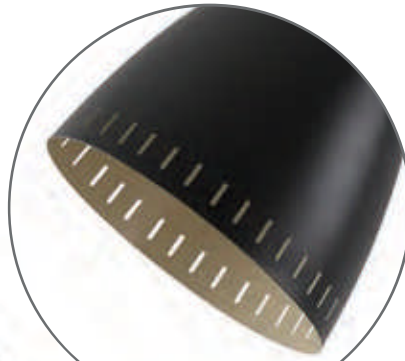

LMT7724
 ↗ 300 ↓ 1790 ↔ 580 (mm)
 1 x E27 20W
 Matt Black/Antique Brass/Khaki

*substantial
shade*

LMT7726
 Ø 170 ↓ 320–1830 (mm)
 1 x E27 20W
 Matt Black/Antique Brass/Khaki

LMT7729
 ↗ 170 ↓ 320–1820 ↔ 770 (mm)
 3 x E27 20W
 Matt Black/Antique Brass/Khaki

CANVEY

This range awards its original features to a classic design concept. A familiar metal, narrow domed shade houses the E27 lamp holder. The most unique aspect is the colour on the inside of each shade which has a khaki finish; in order to accentuate this, the edges around the shades have small oval cut-outs to display the inner shade and create fascinating shadows.

LMT7725
 ↓ 160 ↔ 120 ⇨ 210 (mm)
 1 x E27 20W
 Matt Black/Antique Brass/Khaki

Range Characteristics:
 Distinct Khaki Interior
 Oversized Floor Lamp
 Adjustable Heads

toggle switch

LMT7723
 ↗ 150 ↓ 440 ↔ 250 (mm)
 1 x E27 20W
 Matt Black/Antique Brass/Khaki

adjustable head

khaki interior

LMT7728
 Ø 265 ↓ 440–1940 (mm)
 1 x E27 20W
 Matt Black/Antique Brass/Khaki

LMT7727
 Ø 215 ↓ 360–1860 (mm)
 1 x E27 20W
 Matt Black/Antique Brass/Khaki