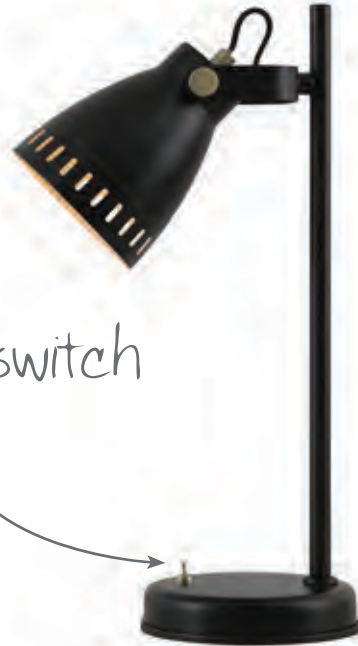

LMT7724
 ↗ 300 ↓ 1790 ↔ 580 (mm)
 1 x E27 20W
 Matt Black/Antique Brass/Khaki

*substantial
shade*

LMT7726
 Ø 170 ↓ 320–1830 (mm)
 1 x E27 20W
 Matt Black/Antique Brass/Khaki

LMT7729
 ↗ 170 ↓ 320–1820 ↔ 770 (mm)
 3 x E27 20W
 Matt Black/Antique Brass/Khaki

CANVEY

This range awards its original features to a classic design concept. A familiar metal, narrow domed shade houses the E27 lamp holder. The most unique aspect is the colour on the inside of each shade which has a khaki finish; in order to accentuate this, the edges around the shades have small oval cut-outs to display the inner shade and create fascinating shadows.

LMT7725
 ↓ 160 ↔ 120 ⇨ 210 (mm)
 1 x E27 20W
 Matt Black/Antique Brass/Khaki

Range Characteristics:
 Distinct Khaki Interior
 Oversized Floor Lamp
 Adjustable Heads

toggle switch

LMT7723
 ↗ 150 ↓ 440 ↔ 250 (mm)
 1 x E27 20W
 Matt Black/Antique Brass/Khaki

adjustable head

khaki interior

LMT7728
 Ø 265 ↓ 440–1940 (mm)
 1 x E27 20W
 Matt Black/Antique Brass/Khaki

LMT7727
 Ø 215 ↓ 360–1860 (mm)
 1 x E27 20W
 Matt Black/Antique Brass/Khaki