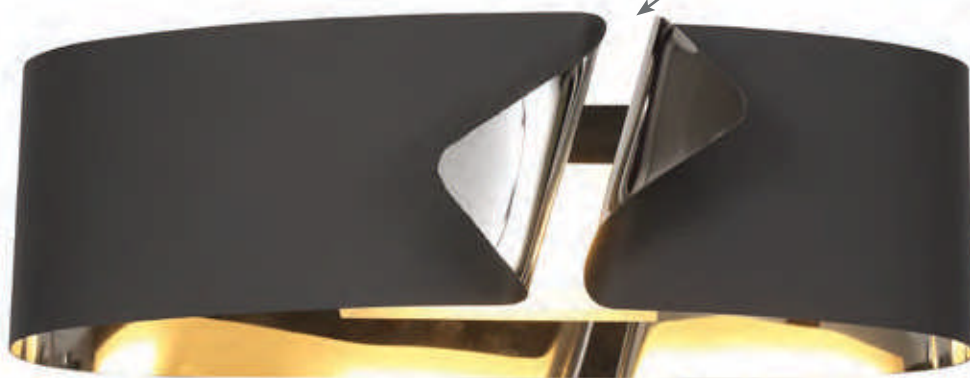

Range Characteristics:
3000K Warm White
Non Dimmable
3 Years Warranty

unique design

LMT7368

↓ 100 ↔ 325 ⇨ 150 (mm)

1 x Integral LED 10W, 700lm

Sand White/Polished Chrome/Frosted White

stunning reflective interior

LMT7369

↓ 100 ↔ 325 ⇨ 150 (mm)

1 x Integral LED 10W, 700lm

Sand Anthracite/Polished Chrome/Frosted White

BRIGG

This seemingly simplistic band of metal framework is then opened in the centre showing the band split at a point and curved over on one side. This inventive manipulation of the metalwork offers a unique concept to complement this modern wall lamps integral LEDs which project an ambient illumination. This range is ideal for a highly modern setting.