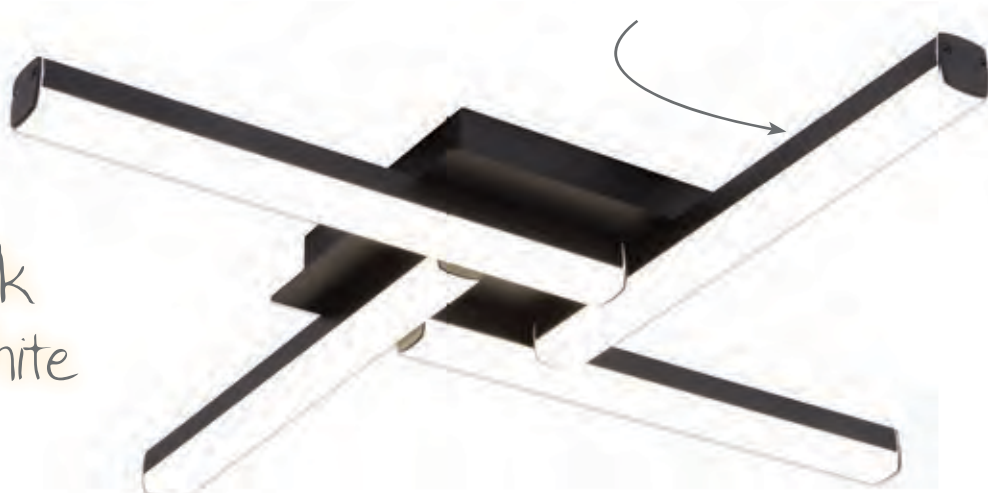

not only for bathrooms!!

perfect black and opal
combination

4000K
natural white

LMT8214

↗ 596 ↘ 67 ↔ 596 (mm)
4 x Integral LED 6W, 2210lm ☐
Sand Black/Opal White

LMT7029

↗ 596 ↘ 67 ↔ 596 (mm)
4 x Integral LED 6W, 2210lm ☐
Polished Chrome/Opal White

IP44

BOGNOR

The wall lights in this range are sleek and modern in design with an ambient light distribution being emitted from the integral 4000K LEDs. The polished chrome or sand black framework coupled with the opal white rectangular diffusers form a reliable IP44 rated range. The range also offers a matching flush ceiling light so the same family can be used within one room.