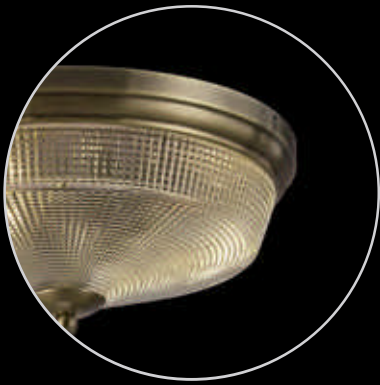

LMT8626
 Ø 270 ↓ 240/350-1300 (mm)
 1 x E27 20W
 Satin Nickel/Frosted

LMT8614
 Ø 270 ↓ 240/350-1300 (mm)
 1 x E27 20W
 Antique Brass/Prismatic

LMT8602
 Ø 270 ↓ 240/350-1300 (mm)
 1 x E27 20W
 Polished Nickel/Prismatic

*all pendants
 convertible to
 semi flush*

*prismatic glass shades with polished
 nickel & antique brass frames*

BELMONT

Within this comprehensive collection, the textured prismatic or frosted glass featured on each light not only gives an appealing visual when the lights are not in use but also an impressive effect when illuminated. Adaptable to preference and décor the three colour finishes available are; antique brass and polished nickel with prismatic glass and satin nickel with frosted glass.

Range Characteristics:
3 Colour Options
Prismatic/Frosted Shades
Multiple Lamp Options

LMT8620
Antique Brass/Prismatic

*frosted glass shades
with satin nickel frames*

LMT8632
Ø 340 ↓ 140 (mm)
2 x E27 20W
Satin Nickel/Frosted