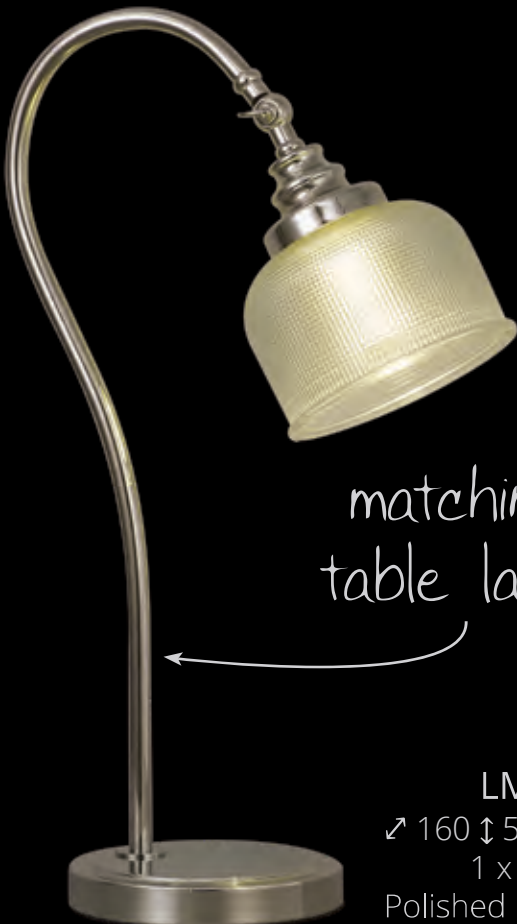

LMT8625

Antique Brass/Prismatic

LMT8610

Polished Nickel/Prismatic

LMT8613

↗ 280 ↑ 1575 ↔ 450 (mm)
1 x E27 20W
Polished Nickel/Prismatic

BELMONT

Images are not to scale

Range Characteristics:
3 Colour Options
Prismatic/Frosted Shades
Multiple Lamp Options

LMT8635
Satin Nickel/Frosted

LMT8611
Polished Nickel/Prismatic

switched

LMT8623
↓ 180 ↔ 340 ↗ 180 (mm)
2 x E27 20W
Antique Brass/Prismatic

3 classic colour options

*matching
table lamp*

LMT8612
↗ 160 ↓ 520 ↔ 335 (mm)
1 x E27 20W
Polished Nickel/Prismatic

LMT8624
Antique Brass/Prismatic

LMT8636
Satin Nickel/Frosted