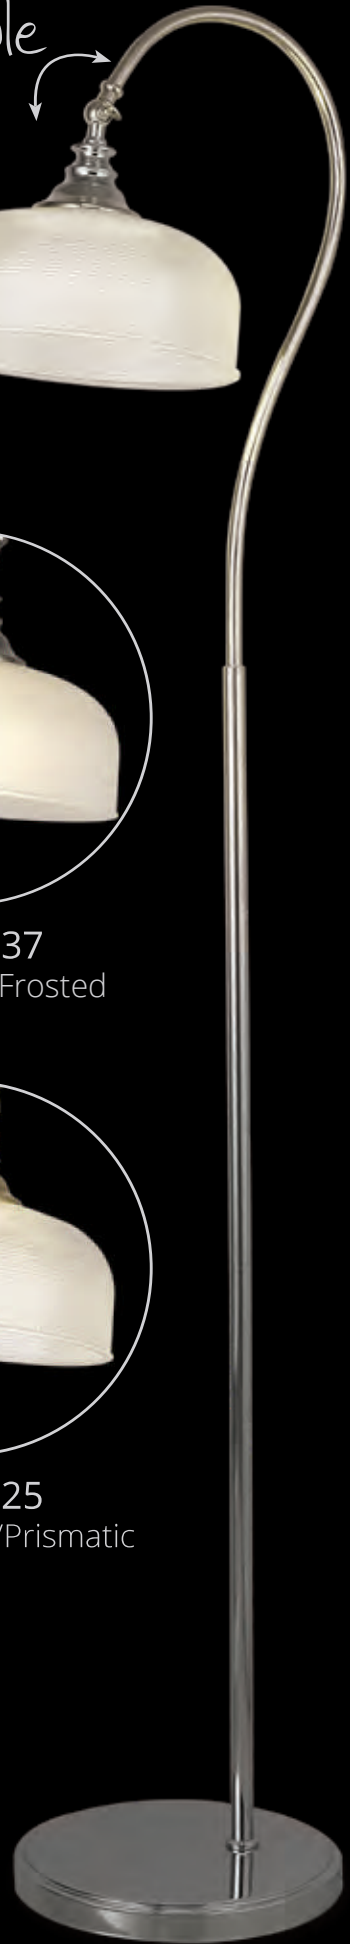

BELMONT

Images are not to scale