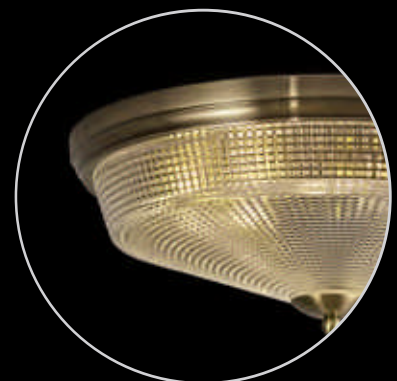

*all pendants
 convertible to
 semi flush*

*prismatic glass shades with polished
 nickel & antique brass frames*

BELMONT

Within this comprehensive collection, the textured prismatic or frosted glass featured on each light not only gives an appealing visual when the lights are not in use but also an impressive effect when illuminated. Adaptable to preference and décor the three colour finishes available are; antique brass and polished nickel with prismatic glass and satin nickel with frosted glass.

Range Characteristics:
3 Colour Options
Prismatic/Frosted Shades
Multiple Lamp Options

LMT8620
Antique Brass/Prismatic

*frosted glass shades
with satin nickel frames*

LMT8632
Ø 340 ↓ 140 (mm)
2 x E27 20W
Satin Nickel/Frosted

LMT8608
Polished Nickel/Prismatic

substantial glass shades

LMT8609
Ø 438 ↓ 160 (mm)
3 x E27 20W
Polished Nickel/Prismatic

LMT8633
Satin Nickel/Frosted

LMT8621
Antique Brass/Prismatic

LMT8617
 Ø 470 ↓ 315/440-1400 (mm)
 3 x E27 20W
 Antique Brass/Prismatic

LMT8605
 Polished Nickel/Prismatic

LMT8629
 Satin Nickel/Frosted

LMT8615
 Antique Brass/Prismatic

LMT8603
 Polished Nickel/Prismatic

LMT8627
 ↗ 270 ↓ 370/400-1360 ↔ 750 (mm)
 2 x E27 20W
 Satin Nickel/Frosted