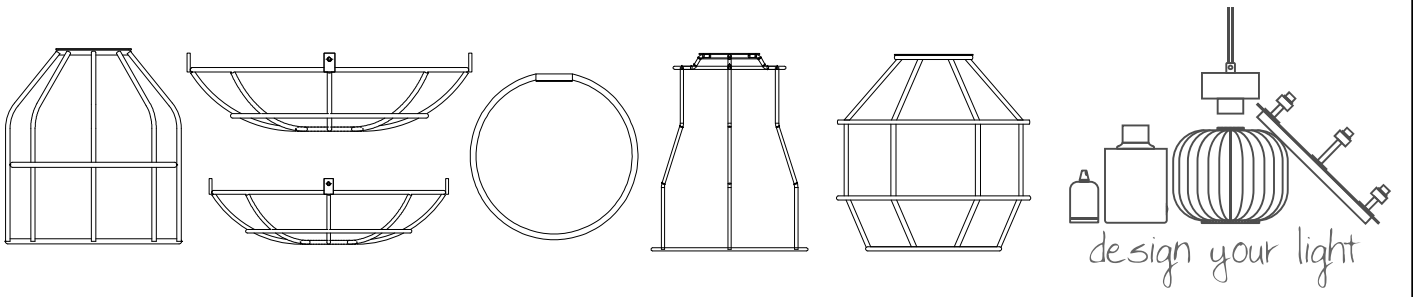

Cool Grey

Black

Warm Grey

6 DIFFERENT CAGES - 9 COLOUR FINISHES

6 DIFFERENT METAL SHADES - 9 COLOUR FINISHES

READY MADE

BESPOKE

22 GLASS SHADES