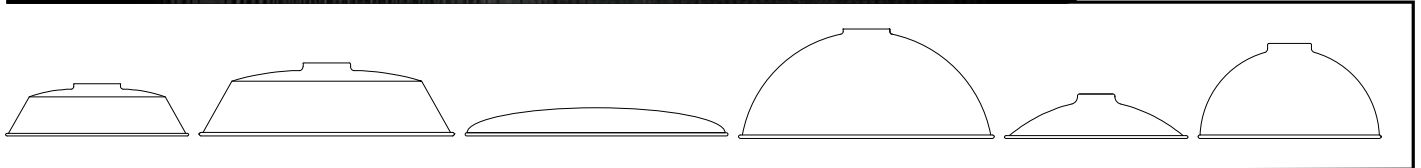

Cool Grey

Black

Warm Grey

6 DIFFERENT CAGES - 9 COLOUR FINISHES

6 DIFFERENT METAL SHADES - 9 COLOUR FINISHES

READY MADE

BESPOKE

22 GLASS SHADES