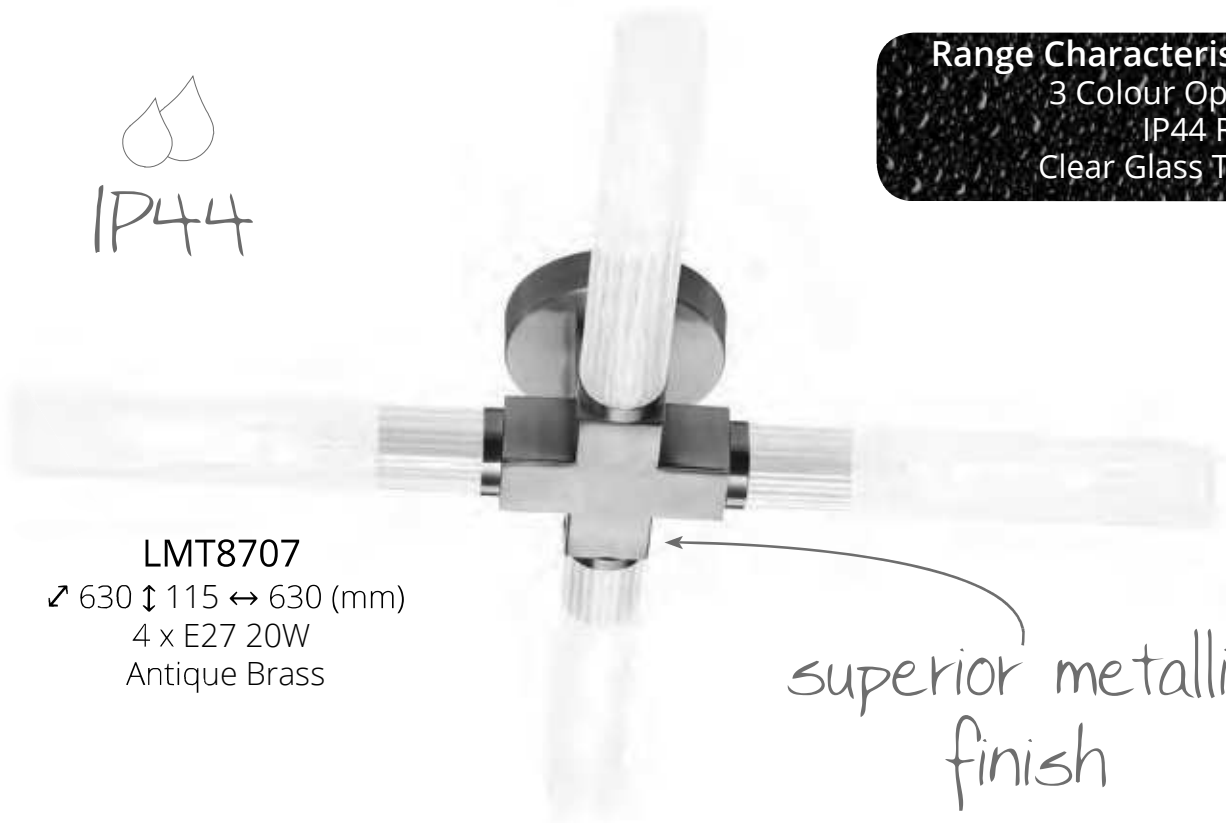

see page 687

LMT8701

↗ 630 ↓ 115 ↔ 630 (mm)
4 x E27 20W
Satin Black

AUGHTON

This is a sleek and stylish IP44 lighting collection. The slim, grooved, tubular glass make the design ideal and cohesive for use in bathrooms. Available in three different colour finishes there is an option to suit a wider variety of colour schemes. The flush ceiling light and wall lamp can be further enhanced by the use of the recommended E27 tubular lamps.

↑
can be
← mounted in any →
direction
↓

LMT8703

↗ 120 ↕ 115 ↔ 630 (mm)
2 x E27 20W
Satin Nickel

LMT8705

↕ 370 ↔ 120 ↗ 115 (mm)
1 x E27 20W
Satin Nickel

ribbed glass

LMT8706

↗ 120 ↕ 115 ↔ 630 (mm)
2 x E27 20W
Antique Brass

LMT8708

↕ 370 ↔ 120 ↗ 115 (mm)
1 x E27 20W
Antique Brass

IP44

LAUGHTON

Images are not to scale

IP44

Range Characteristics:
3 Colour Options
IP44 Rated
Clear Glass Tubes

LMT8707
↗ 630 ↘ 115 ↔ 630 (mm)
4 x E27 20W
Antique Brass

superior metallic
finish

185mm tubular lamps
recommended
see page 687

LMT8704
↗ 630 ↘ 115 ↔ 630 (mm)
4 x E27 20W
Satin Nickel