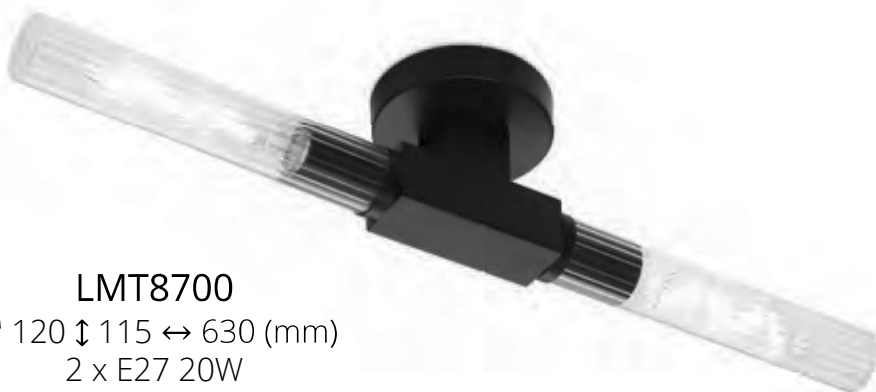

Range Characteristics:
3 Colour Options
IP44 Rated
Clear Glass Tubes

LMT8702

↓ 370 ↔ 120 → 115 (mm)
1 x E27 20W
Satin Black

LMT8700

↗ 120 ↓ 115 ↔ 630 (mm)
2 x E27 20W
Satin Black

IP44

perfect with
185mm tubular lamps

see page 687

LMT8701

↗ 630 ↓ 115 ↔ 630 (mm)
4 x E27 20W
Satin Black

AUGHTON

This is a sleek and stylish IP44 lighting collection. The slim, grooved, tubular glass make the design ideal and cohesive for use in bathrooms. Available in three different colour finishes there is an option to suit a wider variety of colour schemes. The flush ceiling light and wall lamp can be further enhanced by the use of the recommended E27 tubular lamps.

↑
can be
← mounted in any →
direction
↓

LMT8703

↗ 120 ↕ 115 ↔ 630 (mm)
2 x E27 20W
Satin Nickel

LMT8705

↕ 370 ↔ 120 ↗ 115 (mm)
1 x E27 20W
Satin Nickel

ribbed glass

LMT8706

↗ 120 ↕ 115 ↔ 630 (mm)
2 x E27 20W
Antique Brass

LMT8708

↕ 370 ↔ 120 ↗ 115 (mm)
1 x E27 20W
Antique Brass

IP44

LAUGHTON

Images are not to scale

IP44

Range Characteristics:
3 Colour Options
IP44 Rated
Clear Glass Tubes

LMT8707
↗ 630 ↘ 115 ↔ 630 (mm)
4 x E27 20W
Antique Brass