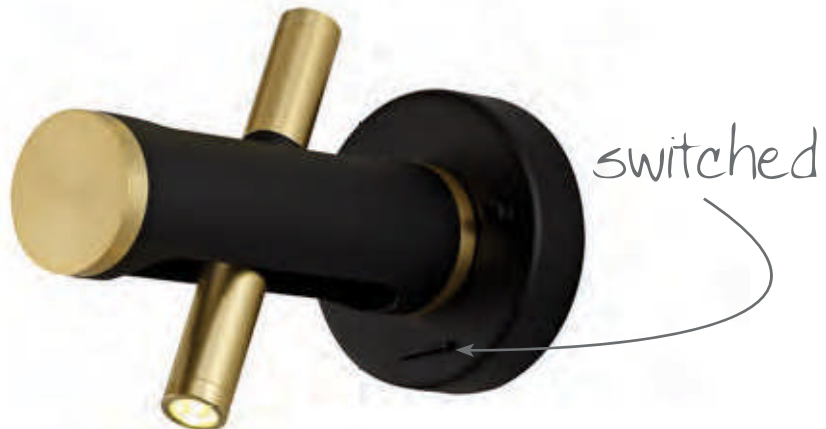

LMT7672

↘ 180 ↔ 120 ↗ 225 (mm)
2 x Integral LED 2W, 560lm
Sand Black/Gold