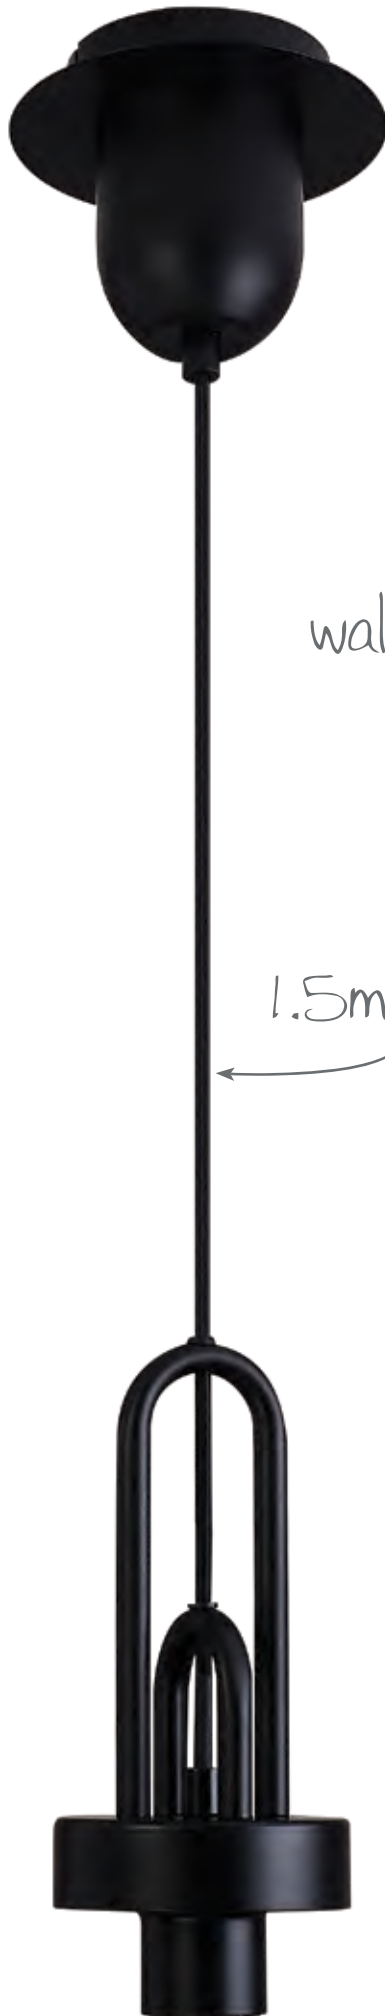

LMTK0919

Ø 230 ↓ 655–2155 (mm)

1 x E27 20W ☐

Copper/Matt Black/Copper Fade

LMTK0001

Ø 300 ↓ 580–2080 (mm)

1 x E27 20W ☐

Polished Nickel/Matt Black/
Smoke Fade

LMTK1550

Ø 280 ↓ 535–2025 (mm)

1 x E27 20W ☐

Matt Black/Gold Fade

*which
combination
will you
design?*

ACTON

A group of E27 suspension kits with a more intricate frame design are available in a variety of colour finishes. In union with these kits, this range also includes a selection of metallic tinted and ribbed glass in various colours which can be used to complement the pendant kits for a generic fixture or produce a mixed tone effect for something more bespoke.

Range Characteristics:
Mix & Match Range
Superior Glass Shades
Designer Metal Work

LMT8438
Aged Pewter/Matt Black

LMT8439
Antique Silver/Matt Black

LMT7789
Black Chrome/Matt Black

LMT7788
Brass Gold/Matt Black

LMT8772
Ø 140 ↓ 350-1840 (mm)
1 x E27 20W □
Matt Black

wall light, table lamp
& floor lamp
coming soon

1.5m cable

LMT7786
Polished Nickel/Matt Black

LMT7787
Copper/Matt Black

7 stunning
colour finishes

LMT8440