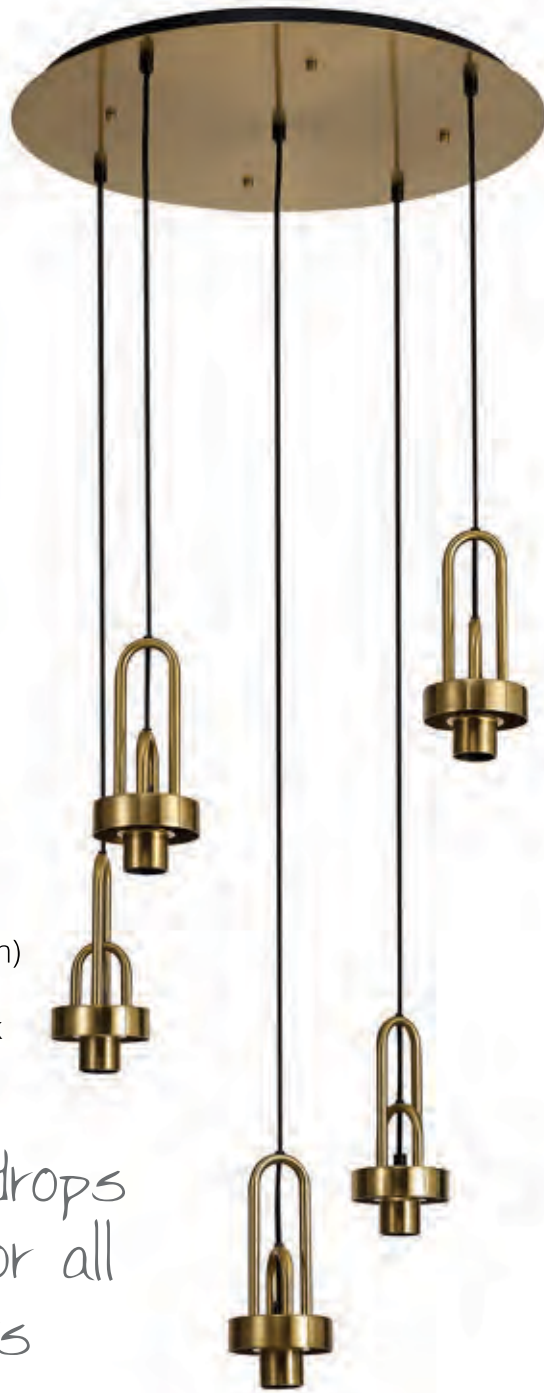

LMT8794
Ø 550 ↓ 350-2500 (mm)
5 x E27 20W □
Brass Gold/Matt Black