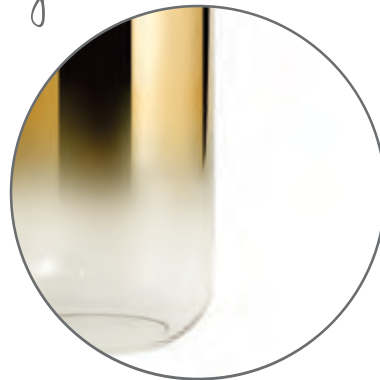

ACTON

Images are not to scale

Range Characteristics:
Mix & Match Range
Superior Glass Shades
Designer Metal Work

30cm
globe

LMT7792
Copper/Clear

LMT7790
Ø 300 ↓ 270 (mm)
Brass Gold/Clear

LMT7791
Smoked/Clear

smooth and gradual colour fade

LMT7794
Ø 160 ↓ 355 (mm)
Smoked/Clear

LMT7793
Brass Gold/Clear

LMT7795
Copper/Clear

stunning in every way!!

LMT8699
Ø 230 ↓ 345 (mm)
Copper/Clear

LMT8697
Ø 230 ↓ 345 (mm)
Brass Gold/Clear