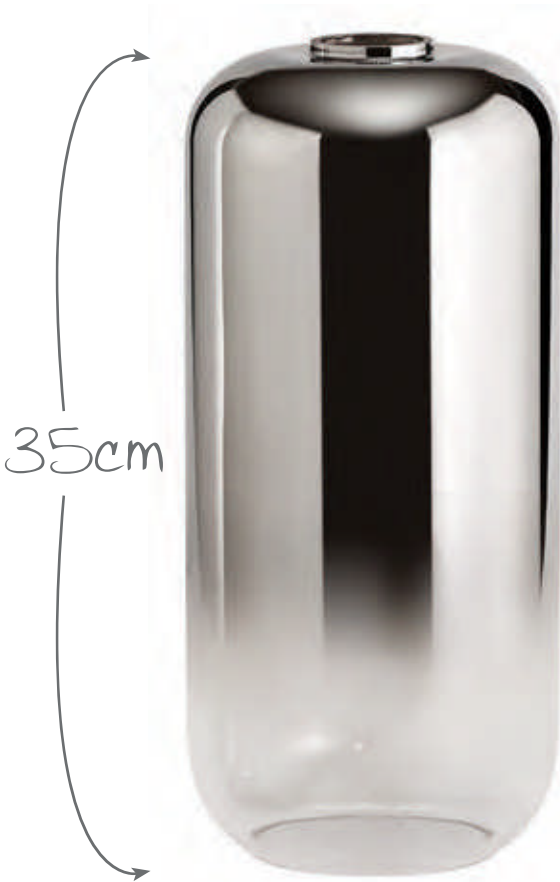

5 x E27 20W, 12.3kg □

Black Chrome/Matt Black/Smoked/Petrol
Blue/Green/Clear/Champagne

*mix, match,
create*

LMTK1558

Ø 740 ↓ 665–2815 (mm)

5 x E27 20W, 10.5kg □

Brass Gold/Matt Black/Gold Fade

20cm
globe

ACTON

Images are not to scale

Range Characteristics:
Mix & Match Range
Superior Glass Shades
Designer Metal Work

30cm
globe

LMT7792
Copper/Clear

LMT7790
Ø 300 ↓ 270 (mm)
Brass Gold/Clear

LMT7791
Smoked/Clear

smooth and gradual colour fade

LMT7794
Ø 160 ↓ 355 (mm)
Smoked/Clear

LMT7793
Brass Gold/Clear

LMT7795
Copper/Clear

stunning in every way!!

LMT8699
Ø 230 ↓ 345 (mm)
Copper/Clear

LMT8697
Ø 230 ↓ 345 (mm)
Brass Gold/Clear