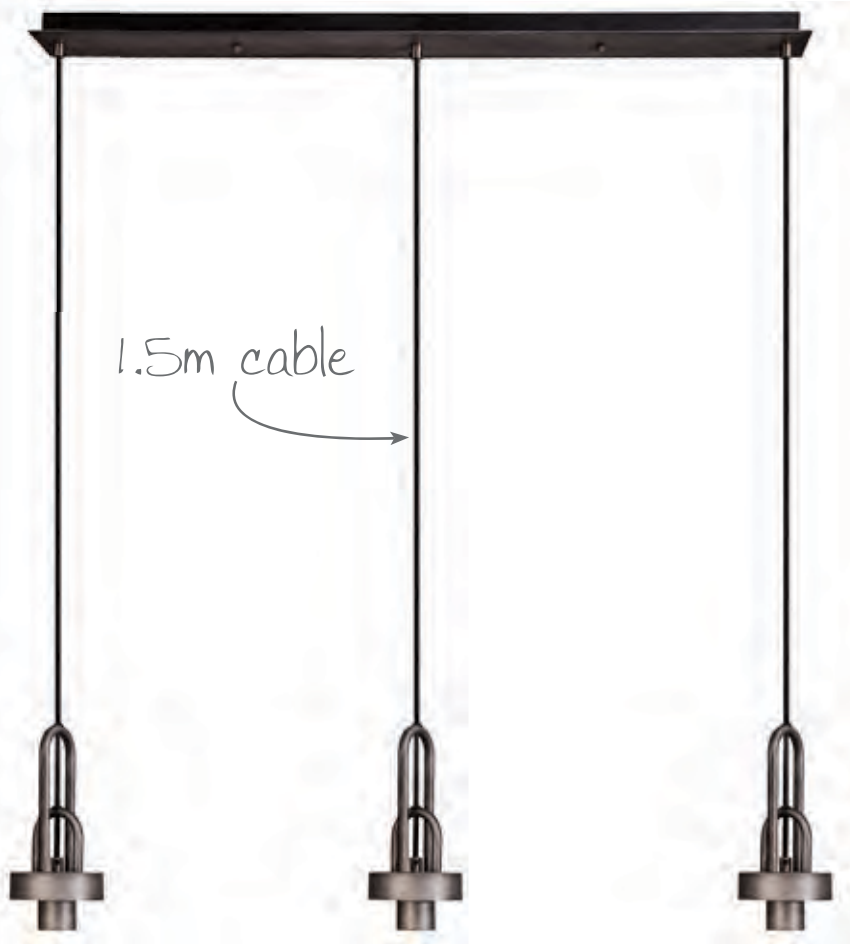

LMT8772
Ø 140 ↓ 350-1840 (mm)
1 x E27 20W □
Matt Black

wall light, table lamp
& floor lamp
coming soon

1.5m cable

LMT7786
Polished Nickel/Matt Black

LMT7787
Copper/Matt Black

7 stunning
colour finishes

LMT8440