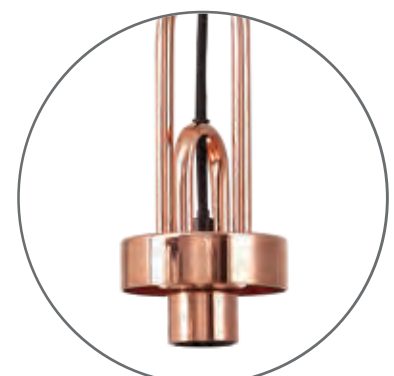

LMT7787
Copper/Matt Black